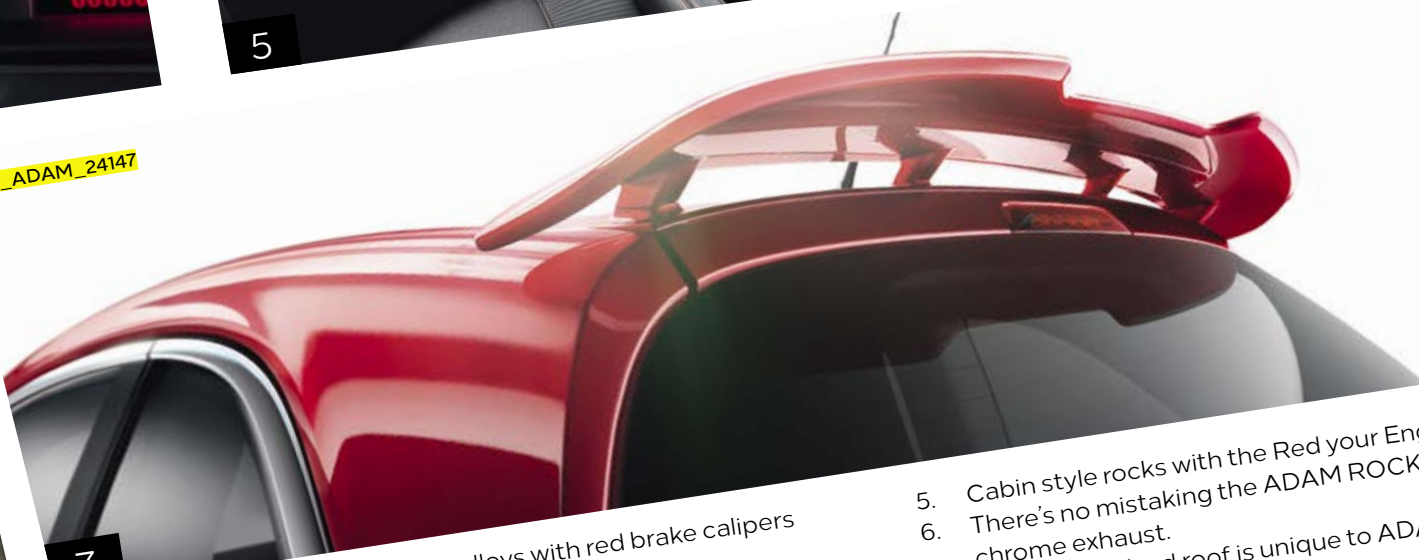

VX\_ADAM\_24146

6

VX\_ADAM\_24147

7

- 1. Dynamic 18-inch Y-Spoke alloys with red brake calipers are standard.
- 2. Stylish 18-inch Technical Grey diamond-cut Propellor<sup>1</sup> alloy wheels also with red calipers.
- 3. Upgrade to the stylish Recaro sports seats in Nappa leather<sup>2</sup>.
- 4. Adjustable red lighting details highlight your instrument cluster.