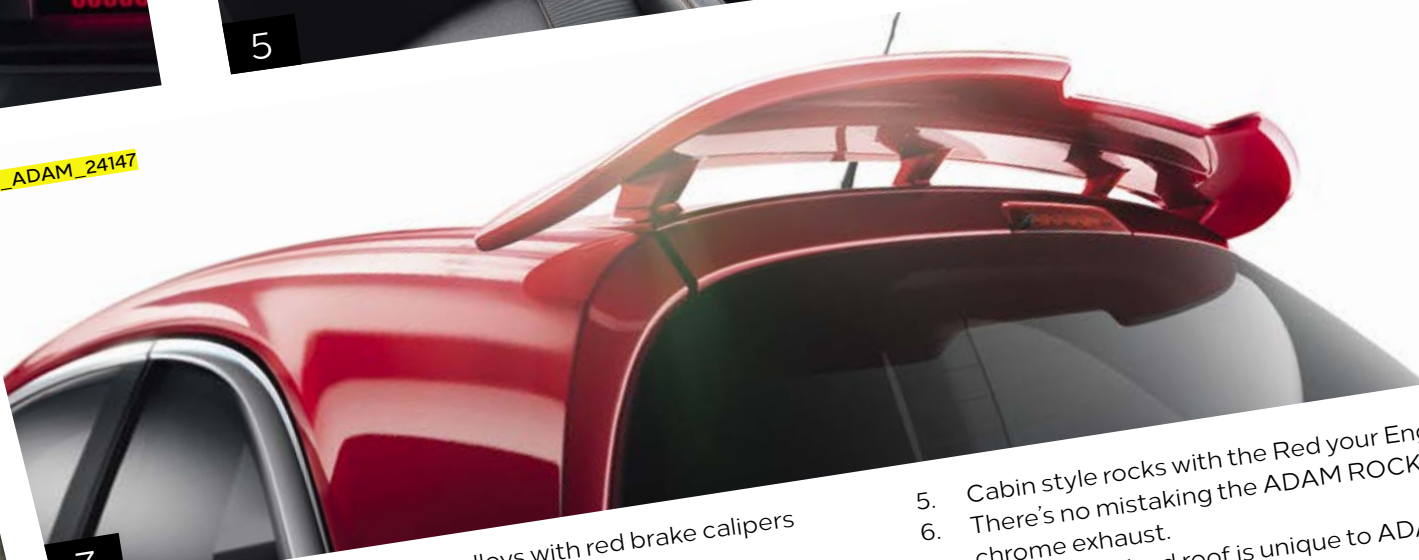

VX\_ADAM\_24146

6

VX\_ADAM\_24147

7

- 1. Dynamic 18-inch Y-Spoke alloys with red brake calipers are standard.
- 2. Stylish 18-inch Technical Grey diamond-cut Propellor<sup>1</sup> alloy wheels also with red calipers.
- 3. Upgrade to the stylish Recaro sports seats in Nappa leather<sup>2</sup>.
- 4. Adjustable red lighting details highlight your instrument cluster.