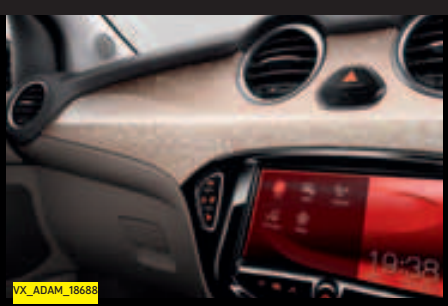

4

5

VX_ADAM_18803

VX_ADAM_18804

6

A style icon. It's true. We're not dressing it up. All this can be yours.

- 1. Everybody's crazy about a sharp-dressed ADAM GLAM.** Every ADAM GLAM comes dressed in Cocoa, Purple or Black trim. Chrome door sill covers match the gleaming door handle inserts and window mouldings.
- 2. Let there be light.** ADAM GLAM's fixed glass sunroof looks even better from the inside.
- 3. Set your season.** Your electronic climate control automatically keeps the car as hot or cool as you want.
- 4. See and be seen.** Safer, smarter, cooler and cleaner. With LED daytime running lights and smart LED tail lights.
- 5/6. Alloy wheels.** 16-inch Vintage alloys come as standard (5). Or you can pick the 16-inch Triple Cross* design shown here (6). Or even go large with a 17- or 18-inch* design! Check out what's on offer on page 22.