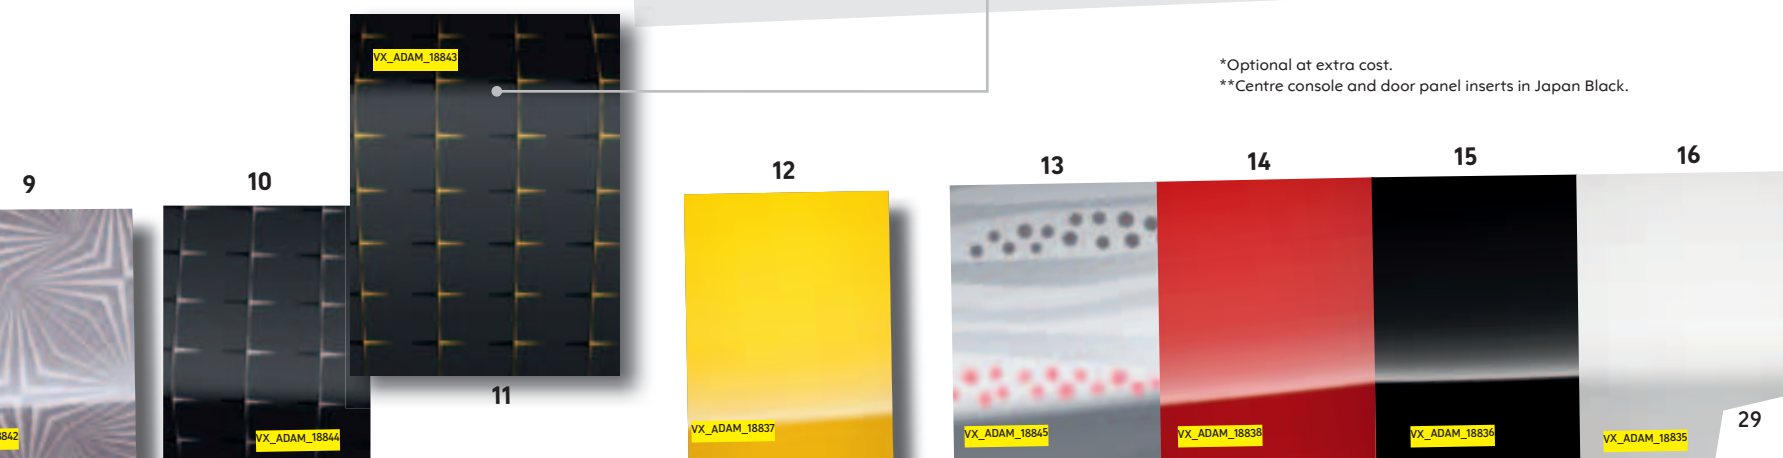

*Optional at extra cost.
**Centre console and door panel inserts in Japan Black.

STYLISTS WANTED.

16 dashboard colours and 15 seat trims sound like a lot but a little ADAM magic actually gives you five times that number. How? By adding Interior Leather Packs* that change the colour of the steering wheel, handbrake and gear knob. You can also opt for floor mats to match or a range of rear-view mirror covers in graphic or coloured styles*.