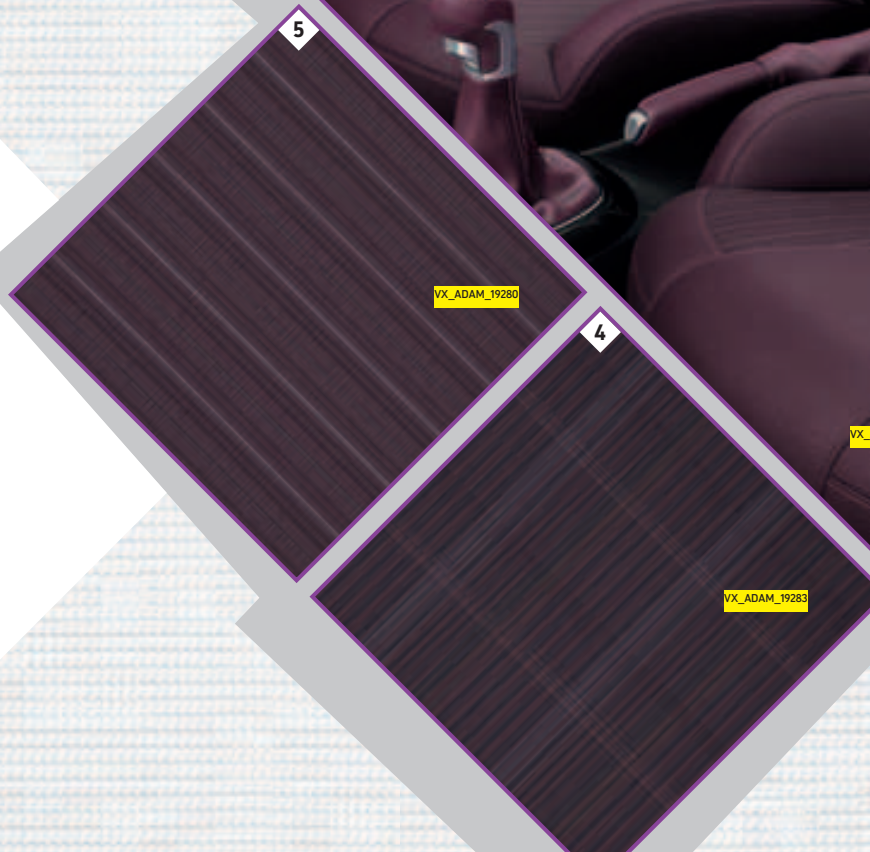

FASHION HOUSE.

It's what's inside that really counts. So when it comes to the seats, your ADAM has special side bolsters so they are super comfy whether you happen to be driving or not. And you can choose from 4 different colour ways in 12 different types of cloth trim and 3 leather colours too. So you can express yourself in ways you can see and feel, the only limit is your imagination.

COCOA

FOR ADAM GLAM

1. **Manchester Cocoa Cloth**
  No-cost option
2. **Bristol Cocoa Cloth/Morrocana**
  Optional at extra cost
3. **Cocoa Leather**
  Optional at extra cost