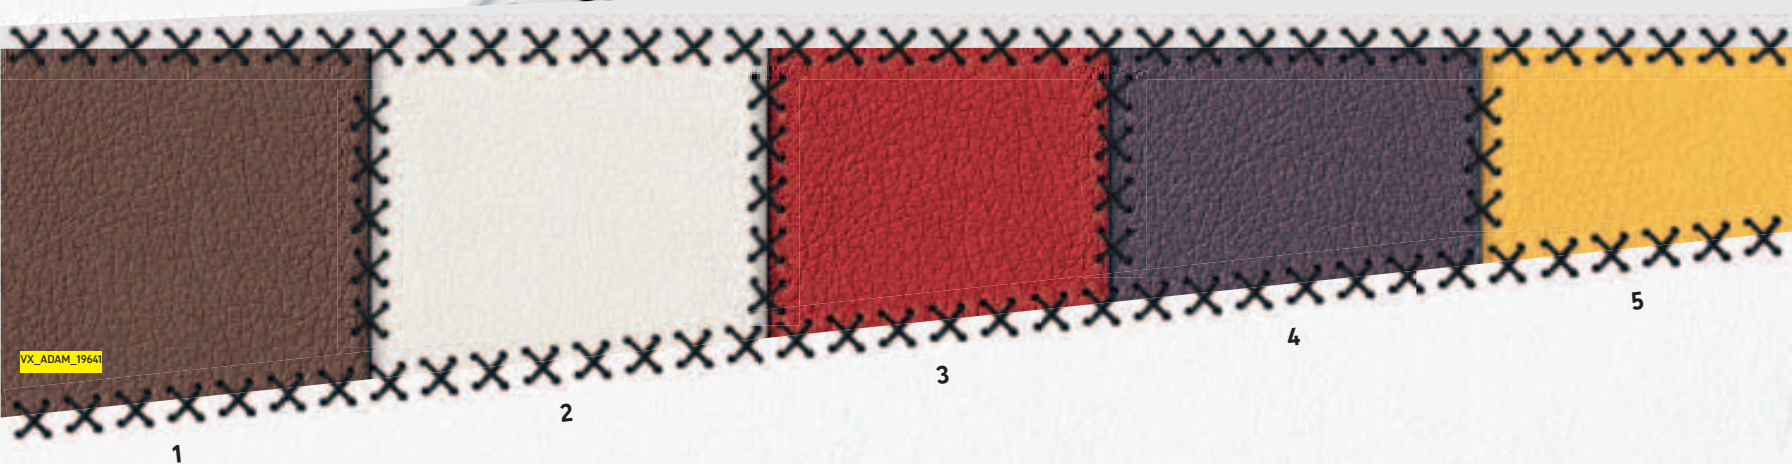

REAR-VIEW MIRROR COVERS

- A. Splat (ADAM JAM only)
- B. Fly (ADAM GLAM only)
- C. Carbon fibre-effect
- D. White my Fire
- E. Greenspotting
- F. Red 'n' Roll

Mirror covers are not available in conjunction with Sight and Light Pack One.

INTERIOR LEATHER PACKS

2. WHITE FOR ADAM JAM.

- Part-white leather-covered steering wheel
- White leather gear knob
- White leather handbrake lever