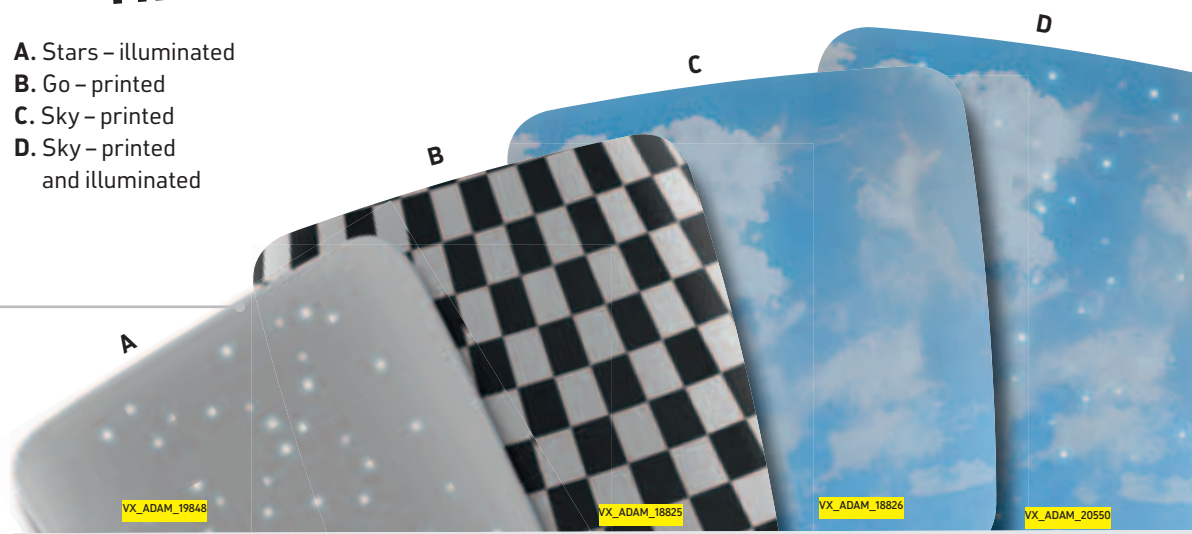

A DIFFERENT KIND OF DIFFERENT.

Ever driven a car where the night sky was on the inside of the roof? Or a chess board? Or cotton-wool clouds floating in a blue summer sky? Now's your chance! Believe it or not, ADAM lets you pick the décor over your head with what we call a printed or illuminated headliner.* You can redesign the dashboard too, with a choice of 16 different colours and textures for the facia panel décor inserts, some of which extend to the centre console and door panel inserts too. Just ask your retailer or log on to the ADAM configurator at www.vauxhall-adam.co.uk for details of all the standard and optional* combinations on offer.

HEADLINERS

- A. Stars – illuminated
- B. Go – printed
- C. Sky – printed
- D. Sky – printed and illuminated