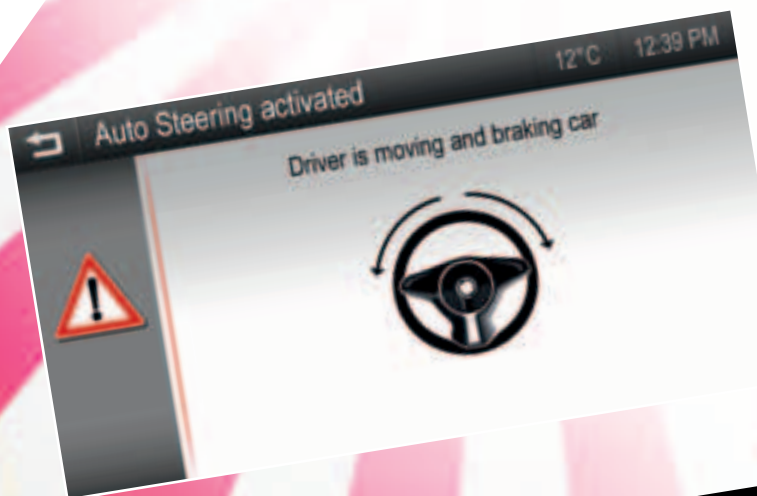

VX_ADAM_19834

VX_ADAM_19393

WE'RE ON YOUR SIDE.

Advanced park assist comes with another clever safety option – Side blind spot detection. It's basically an intelligent door mirror that flashes a clear warning should another car potentially be in a blind spot. Side blind spot detection works up to 87mph (where permitted).

Put frost back in its box with the ADAM Winter Pack. It heats the front seats or steering wheel or door mirrors – or all three. You control the whole system with simple switches on the dash.

LOCAL WARMING.

VX_ADAM_19835

PARK & RIDE.

If you like sitting back while other people do the work, you're going to love the advanced park assist option. First of all, it lets you know when you drive by a suitable parking space. Then it manoeuvres the car into the space at exactly the right angle. You can actually take your hands off the wheel and watch your car steer itself. You do have to work the pedals and gears but the system tells you how far forwards and backwards to go. The graphics appear on a clear and simple display, which makes them easy to see – and the whole system easy to use.