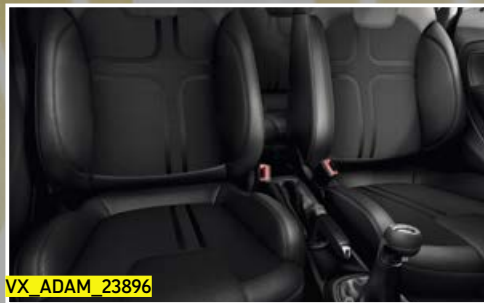

VX_ADAM_23896

Put frost back in its box with the ADAM Winter Pack. It heats the front seats or steering wheel or door mirrors – or all three. You control the whole system with simple switches on the dash.

LOCAL WARMING.

SAFE & SOUND.

You're in safe hands with ADAM. Every version comes with ABS, Electronic Stability Programme-plus (ESP-plus) and six airbags as standard. And there's the option of an alarm system should your car attract the wrong kind of attention.

SAFETY FIRST.

If you ever need to park a little faster in those tight spaces, then the optional parking distance sensors can help. Just engage reverse and the bleep will automatically tell you when you get too close to something behind you.