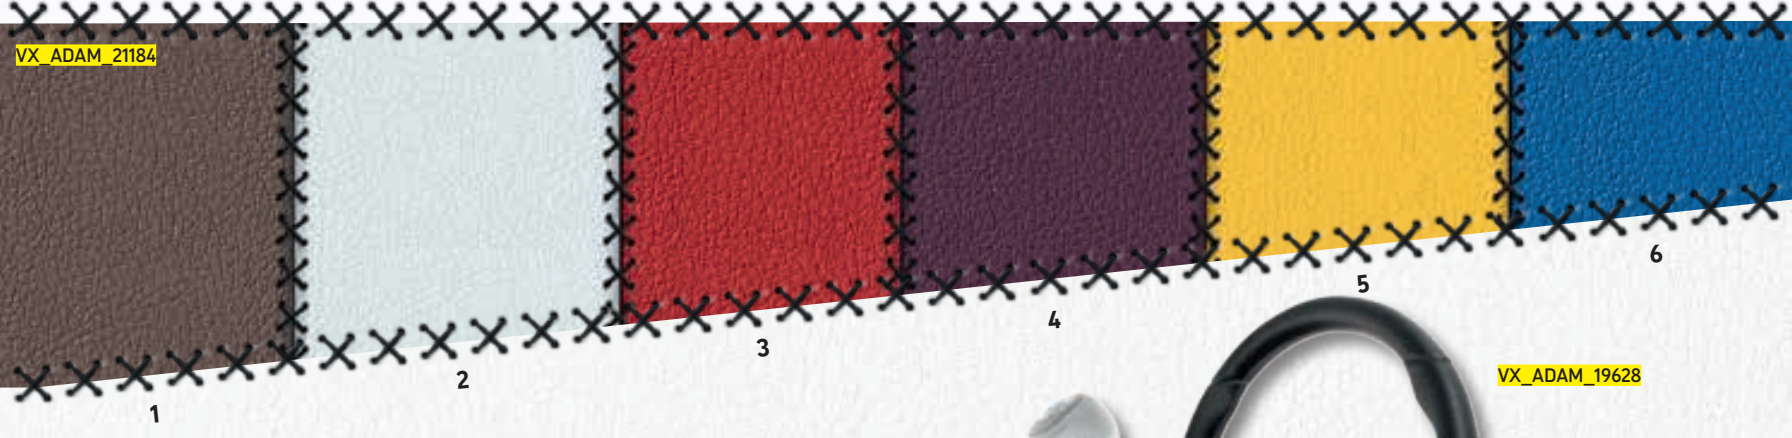

REAR-VIEW MIRROR COVERS

A. Dancing Green
(ADAM JAM, GLAM
and SLAM only)

B. White my Fire

C. Stars and Stripes
(ADAM JAM only)

D. Red 'n' Roll

E. Carbon design

F. Greenspotting
(ADAM JAM, GLAM
and SLAM only)

G. Let it Blue (ADAM JAM,
GLAM and SLAM only)

H. Mr Darkside
(ADAM GLAM only)

I. Splat
(ADAM JAM only)

J. Paisley
(ADAM JAM only)

K. Number 01
(ADAM SLAM only)

INTERIOR LEATHER PACKS

VX_ADAM_19629