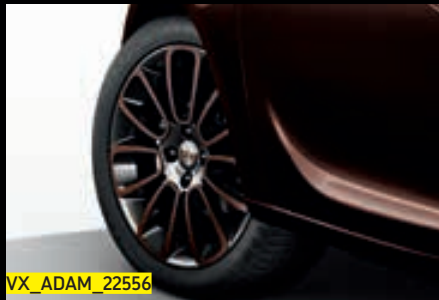

VX_ADAM_22555

VX_ADAM_22556