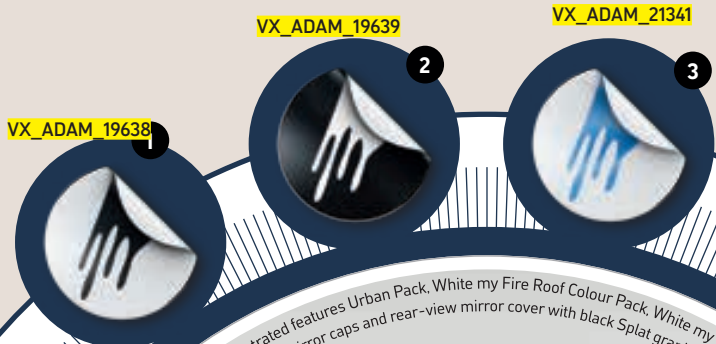

TURN IT UP.

Don't stop now. ADAM has an enviable number of exterior décor items for you to take your style up a notch. Take a look at the full list online because this is just the start.

FRONT GRILLE BARS^