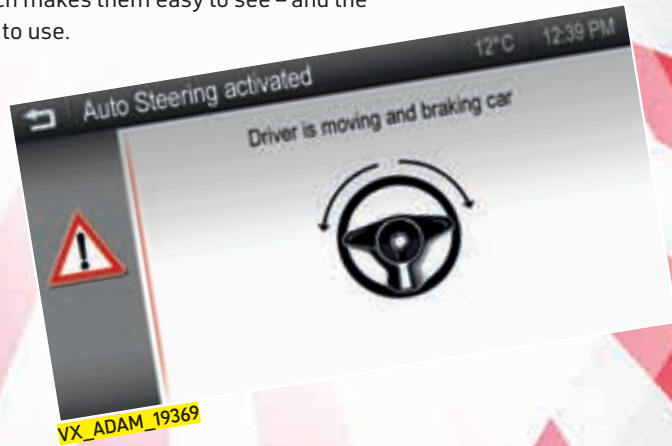

VX_ADAM_19834

VX_ADAM_19393

WE'RE ON YOUR SIDE.

Advanced park assist comes with another clever safety option – Side blind spot detection. It's basically an intelligent door mirror that flashes a clear warning should another car potentially be in a blind spot. Side blind spot detection works up to 87mph (where permitted).

Put frost back in its box with the ADAM Winter Pack. It heats the front seats or steering wheel or door mirrors – or all three. You control the whole system with simple switches on the dash.

LOCAL WARMING.

VX_ADAM_19835

PARK & RIDE.

If you like sitting back while other people do the work, you're going to love the advanced park assist option. First of all, it lets you know when you drive by a suitable parking space. Then it manoeuvres the car into the space at exactly the right angle. You can actually take your hands off the wheel and watch your car steer itself. You do have to work the pedals and gears but the system tells you how far forwards and backwards to go. The graphics appear on a clear and simple display, which makes them easy to see – and the whole system easy to use.

VX_ADAM_22648

VX_ADAM_19369

TAKE IT DOWN (OR UP) A NOTCH.

Like to take life easy? Choose ADAM's Easytronic transmission. It's a five-speed manual gearbox with a fully automatic mode. Just tap the gear lever up or down to shift gears, no need for a clutch. Or switch to fully automatic mode and let Easytronic do it all. Easy, easy, easy!