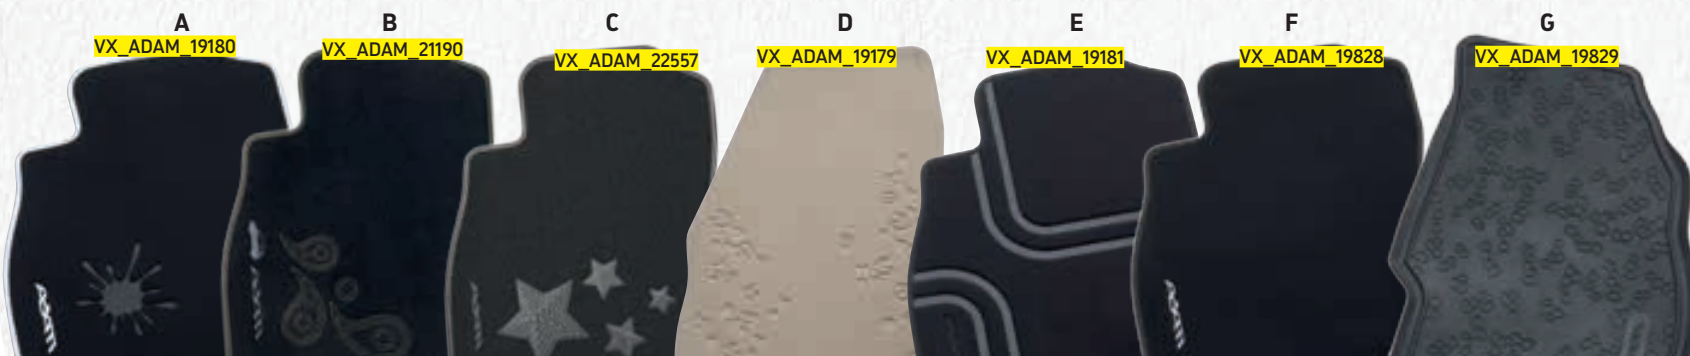

A
VX_ADAM_19180

B
VX_ADAM_21190

C
VX_ADAM_22557

D
VX_ADAM_19179

E
VX_ADAM_19181

F
VX_ADAM_19828

G
VX_ADAM_19829