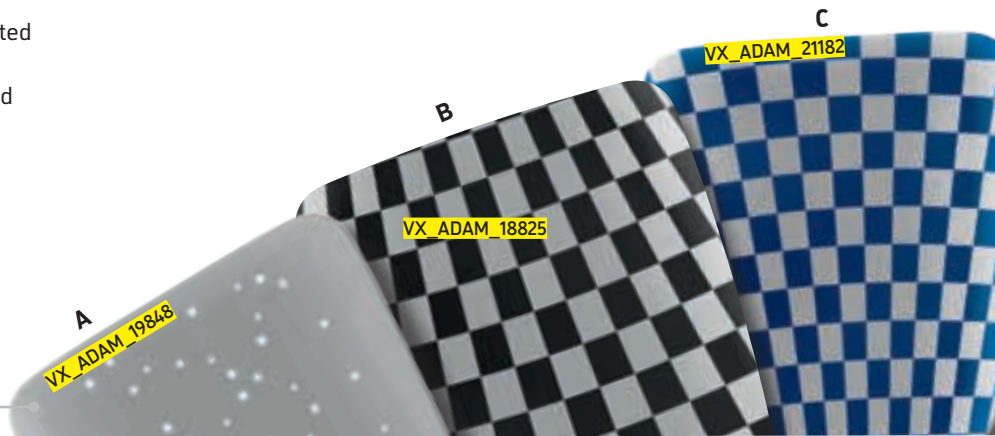

A DIFFERENT KIND OF DIFFERENT.

Ever driven a car where the night sky was on the inside of the roof? Or a chess board? Now's your chance! Believe it or not, ADAM lets you pick the décor over your head with what we call a printed or illuminated headliner.* You can redesign the dashboard too, with a choice of 21 different colours and textures for the fascia panel décor inserts, some of which extend to the door panel inserts too. Just ask your retailer or log on to the ADAM configurator at www.vauxhall-adam.co.uk for details of all the standard and optional* combinations on offer.

HEADLINERS

- A. Stars – illuminated
- B. Go – printed
- C. Go Blue – printed