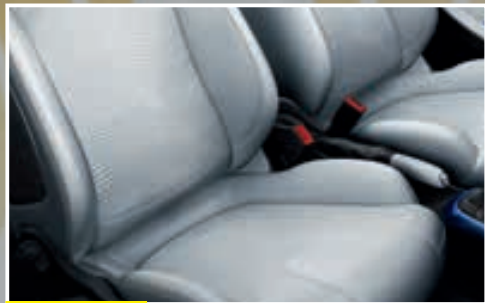

VX_ADAM_19797