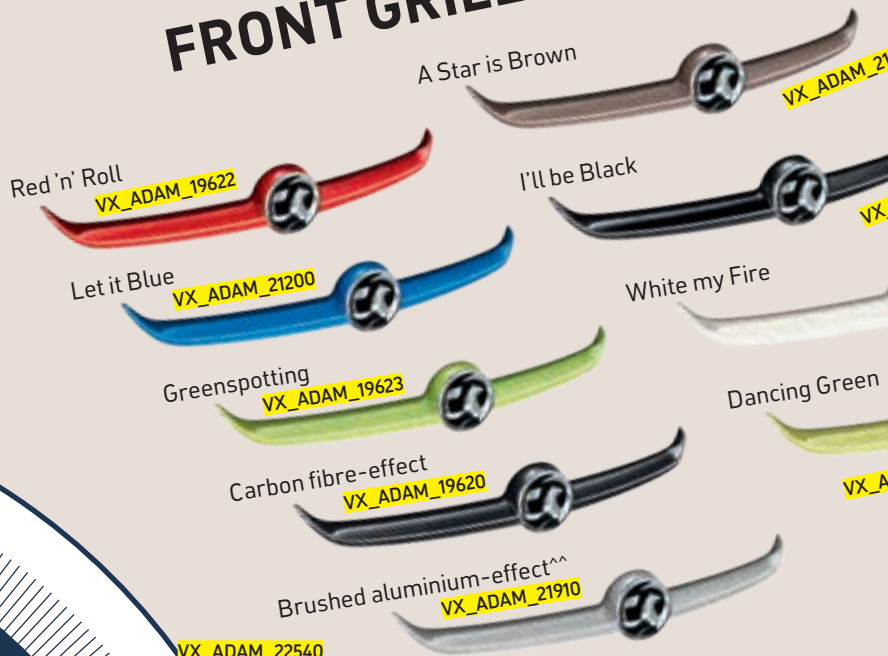

TURN IT UP.

Don't stop now. ADAM has an enviable number of exterior décor items for you to take your style up a notch. Take a look at the full list online because this is just the start.

FRONT GRILLE BARS^