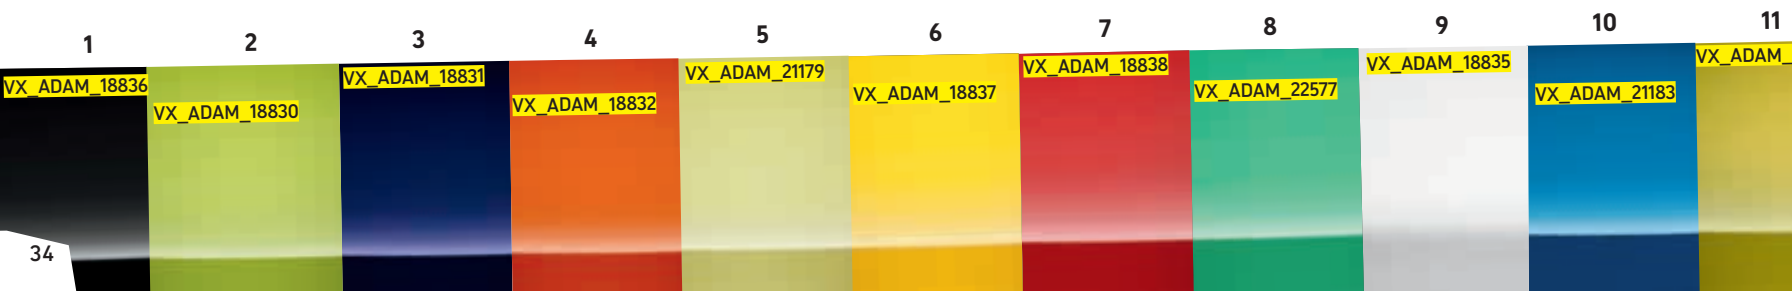

†Optional at extra cost.

A DIFFERENT KIND OF DIFFERENT.

Ever driven a car where the night sky was on the inside of the roof? Or a chess board? Now's your chance! Believe it or not, ADAM lets you pick the décor over your head with what we call a printed or illuminated headliner.* You can redesign the dashboard too, with a choice of 21 different colours and textures for the fascia panel décor inserts, some of which extend to the door panel inserts too. Just ask your retailer or log on to the ADAM configurator at www.vauxhall-adam.co.uk for details of all the standard and optional* combinations on offer.