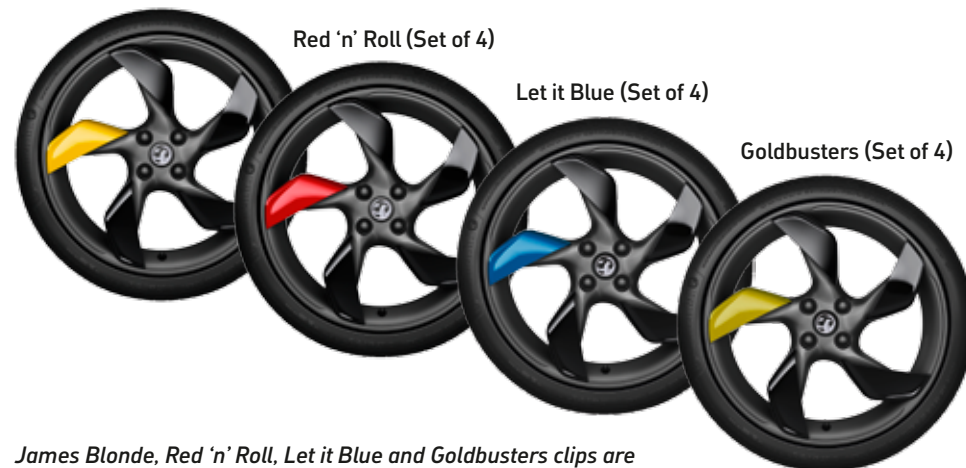

ADAM FEATURES/OPTIONS

TURBINE 18-INCH

Silver Turbine alloy wheels (225/35 R 18 tyres)

	JAM	GLAM	SLAM	Price (£) exc. VAT	Total (£) inc. VAT
	☐	☐	☐	750.00	900.00
				666.67	800.00

TWISTER 18-INCH

Technical Grey Twister alloy wheels with I'll be Black clips (225/35 R 18 tyres)

	JAM	GLAM	SLAM	Price (£) exc. VAT	Total (£) inc. VAT
	☐	☐	☐	750.00	900.00
				666.67	800.00

Technical Grey Twister alloy wheels with White my Fire clips (225/35 R 18 tyres)

	JAM	GLAM	SLAM	Price (£) exc. VAT	Total (£) inc. VAT
	☐	☐	☐	750.00	900.00
				666.67	800.00

Manoogian Twister alloy wheels with I'll be Black clips (225/35 R 18 tyres)

	JAM	GLAM	SLAM	Price (£) exc. VAT	Total (£) inc. VAT
	☐	☐	☐	750.00	900.00
				666.67	800.00

Manoogian Twister alloy wheels with White my Fire clips (225/35 R 18 tyres)

	JAM	GLAM	SLAM	Price (£) exc. VAT	Total (£) inc. VAT
	☐	☐	☐	750.00	900.00
				666.67	800.00

○ = Optional at extra cost.

TYRE RATING

Tyre size	Fuel efficiency group	Wet grip performance	External noise	
			Measured (dB)	Group
195/55 R 16	B-C	B	71	
215/45 R 17	C	B	71	
225/35 R 18	C	B	77	

Tyre rating according to EU Regulation 1222/2009

James Blonde (Set of 4)

James Blonde, Red 'n' Roll, Let it Blue and Goldbusters clips are optional at no extra cost with any of the Twister alloy wheel designs. Goldbusters clips are only available on ADAM SLAM models.