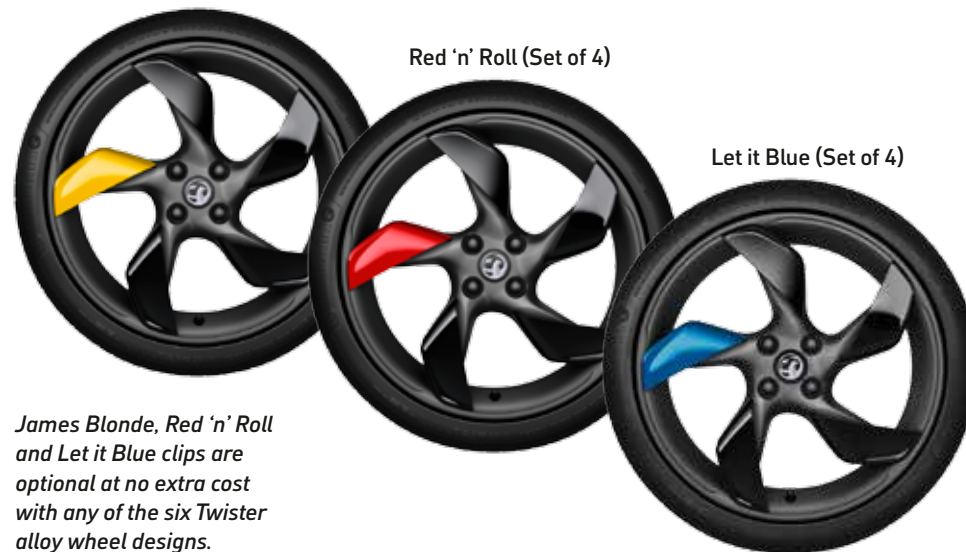

James Blonde (Set of 4)

Red 'n' Roll (Set of 4)

Let it Blue (Set of 4)

James Blonde, Red 'n' Roll and Let it Blue clips are optional at no extra cost with any of the six Twister alloy wheel designs.