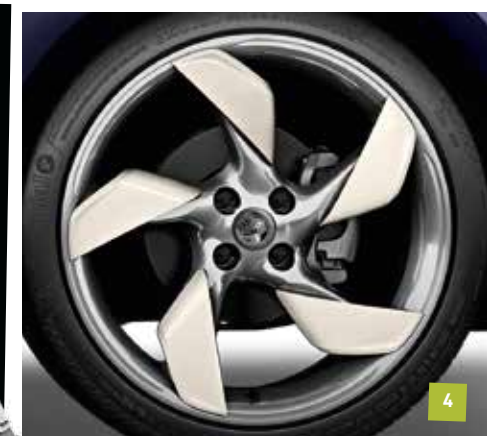

WHEELS		
16-inch 'Boomerang' alloy wheels – Technical Grey diamond-cut – with 195/55 R 16 tyres 1	166.67	200.00
17-inch 'Hurricane' alloy wheels – choice of Manooagian, 'White my Fire' or 'I'll be Black' – with 215/45 R 17 tyres 2	250.00	300.00
18-inch 'Twister' alloy wheels – Technical Grey with a choice of Manooagian, 'White my Fire' or 'I'll be Black' spoke clips – with 225/35 R 18 tyres 3	750.00	900.00
18-inch 'Twister' alloy wheels – Manooagian with a choice of Technical Grey, 'White my Fire' or 'I'll be Black' spoke clips – with 225/35 R 18 tyres 4	750.00	900.00

1 = Not available in conjunction with 'Men in Brown' roof colour or Twisted Packs. 2 = Not available in conjunction with 'James Blonde' or 'Sweet Greens' exterior colours. 3 = Not available in conjunction with fixed glass roof panel. 4 = Only available in conjunction with Multi-colour Interior Light Pack. 5 = Not available in conjunction with Sight and Light Pack One. 6 = Log on to www.vauxhalladam.co.uk and download the ADAM brochure for illustrations.