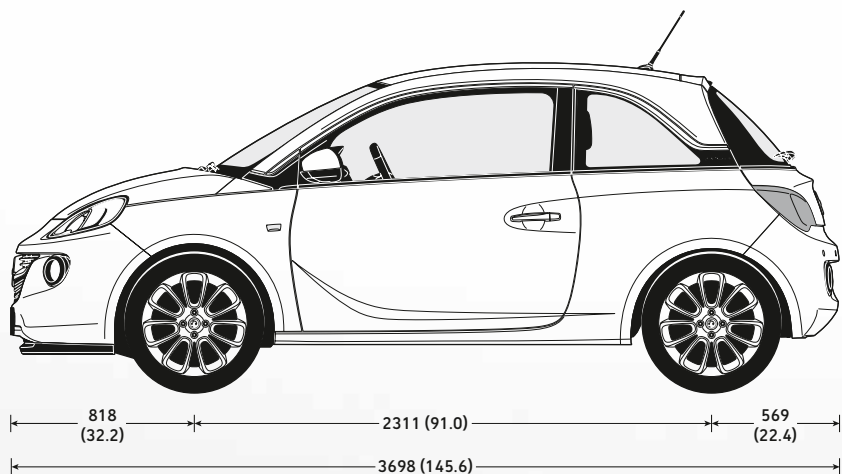

BRAKES

- Anti-lock Braking System (ABS)
- Electronic Brakeforce Distribution
- Emergency Brake Assist
- Cornering Brake Control
- Straight Line Stability control
- Dual circuit, diagonally split braking system

FUEL TANK CAPACITY

- 38 litres (8.4 gallons)

VAUXHALL LIFETIME WARRANTY

We're so confident in Vauxhall quality and reliability that we are now able to offer a lifetime warranty. Available to the first owner of all new Vauxhall passenger cars, it's valid for the lifetime of the vehicle up to a maximum of 100,000 miles*.

In addition our warranty also includes Vauxhall Assistance for 12 months from first registration and six years body panel anti-perforation warranty. Full details of Vauxhall's warranties including terms, conditions and exclusions can be obtained through any authorised Vauxhall Retailer or go to

www.vauxhall.co.uk/warranty

LIFETIME
WARRANTY 100,000 MILE

*Vauxhall Lifetime Warranty covers lifetime ownership of first car owner. 100,000 mile limit, annual check required. The warranty excludes wear and tear and serviceable items and the vehicle must be serviced in accordance with the manufacturer's servicing schedule to continue the lifetime warranty. Terms and conditions apply. Offer available to all Vauxhall passenger cars. (this offer does not apply to car-derived vans) from 1st August 2010.

EXTERIOR DIMENSIONS millimetres (inches)