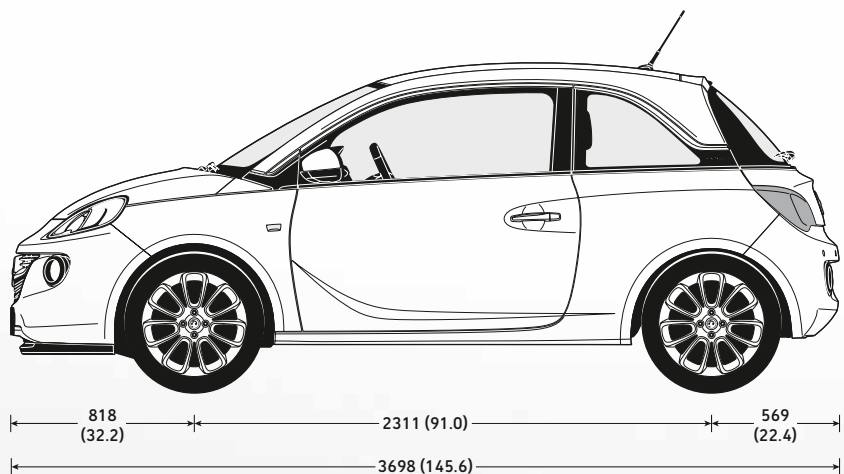

BRAKES

- Anti-lock Braking System (ABS)
- Electronic Brakeforce Distribution
- Emergency Brake Assist
- Cornering Brake Control
- Straight Line Stability control
- Dual circuit, diagonally split braking system

FUEL TANK CAPACITY

- 38 litres (8.4 gallons)

VAUXHALL LIFETIME WARRANTY

We're so confident in Vauxhall quality and reliability that we are now able to offer a lifetime warranty. Available to the first owner of all new Vauxhall passenger cars, it's valid for the lifetime of the vehicle up to a maximum of 100,000 miles*.

In addition our warranty also includes Vauxhall Assistance for 12 months from first registration and six years body panel anti-perforation warranty. Full details of Vauxhall's warranties including terms, conditions and exclusions can be obtained through any authorised Vauxhall Retailer or go to

www.vauxhall.co.uk/warranty

LIFETIME
WARRANTY 100,000 MILE

*Vauxhall Lifetime Warranty covers lifetime ownership of first car owner. 100,000 mile limit, annual check required. The warranty excludes wear and tear and serviceable items and the vehicle must be serviced in accordance with the manufacturer's servicing schedule to continue the lifetime warranty. Terms and conditions apply. Offer available to all Vauxhall passenger cars. (this offer does not apply to car-derived vans) from 1st August 2010.

EXTERIOR DIMENSIONS millimetres (inches)