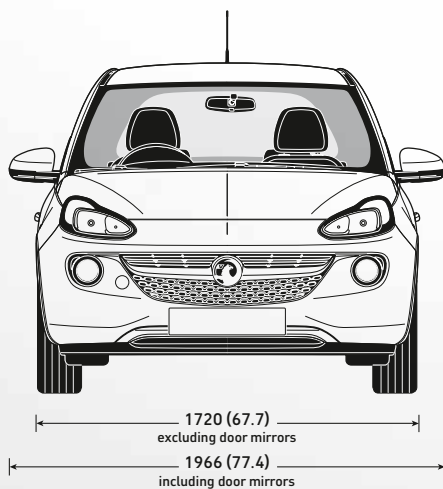

BRAKES

- Anti-lock Braking System (ABS)
- Electronic Brakeforce Distribution
- Emergency Brake Assist
- Cornering Brake Control
- Straight Line Stability control
- Dual circuit, diagonally split braking system

FUEL TANK CAPACITY

- 38 litres (8.4 gallons)

VAUXHALL LIFETIME WARRANTY

We're so confident in Vauxhall quality and reliability that we are now able to offer a lifetime warranty. Available to the first owner of all new Vauxhall passenger cars, it's valid for the lifetime of the vehicle up to a maximum of 100,000 miles*.

In addition our warranty also includes Vauxhall Assistance for 12 months from first registration and six years body panel anti-perforation warranty. Full details of Vauxhall's warranties including terms, conditions and exclusions can be obtained through any authorised Vauxhall Retailer or go to

www.vauxhall.co.uk/warranty

LIFETIME
WARRANTY 100,000 MILE

*Vauxhall Lifetime Warranty covers lifetime ownership of first car owner. 100,000 mile limit, annual check required. The warranty excludes wear and tear and serviceable items and the vehicle must be serviced in accordance with the manufacturer's servicing schedule to continue the lifetime warranty. Terms and conditions apply. Offer available to all Vauxhall passenger cars. (this offer does not apply to car-derived vans) from 1st August 2010.

EXTERIOR DIMENSIONS millimetres (inches)