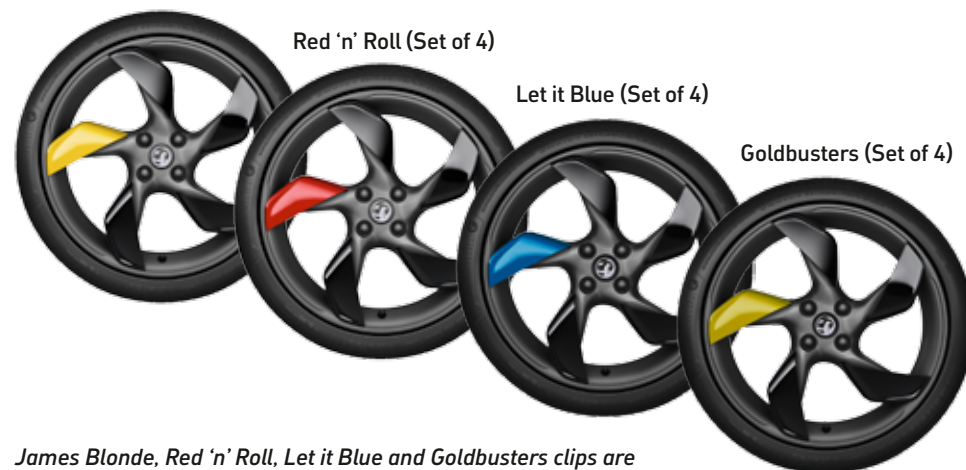

ADAM FEATURES/OPTIONS

TURBINE 18-INCH

Silver Turbine alloy wheels (225/35 R 18 tyres)

	JAM	GLAM	SLAM	S	Price (£) exc. VAT	Total (£) inc. VAT
	○	○	○		750.00	900.00
					666.67	800.00

TWISTER 18-INCH

Technical Grey Twister alloy wheels with I'll be Black clips (225/35 R 18 tyres)

	JAM	GLAM	SLAM	S	Price (£) exc. VAT	Total (£) inc. VAT
	○	○	○		750.00	900.00
					666.67	800.00

Technical Grey Twister alloy wheels with White my Fire clips (225/35 R 18 tyres)

	JAM	GLAM	SLAM	S	Price (£) exc. VAT	Total (£) inc. VAT
	○	○	○		750.00	900.00
					666.67	800.00

Manoogian Twister alloy wheels with I'll be Black clips (225/35 R 18 tyres)

	JAM	GLAM	SLAM	S	Price (£) exc. VAT	Total (£) inc. VAT
	○	○	○		750.00	900.00
					666.67	800.00

Manoogian Twister alloy wheels with White my Fire clips (225/35 R 18 tyres)

	JAM	GLAM	SLAM	S	Price (£) exc. VAT	Total (£) inc. VAT
	○	○	○		750.00	900.00
					666.67	800.00

PROPELLOR 18-INCH

Technical Grey Propellor diamond-cut alloy wheels (225/35 R 18 tyres)

	JAM	GLAM	SLAM	S	Price (£) exc. VAT	Total (£) inc. VAT
				●		

● = Standard equipment. ○ = Optional at extra cost.

TYRE RATING

Tyre size	Fuel efficiency group	Wet grip performance	External noise	
			Measured (dB)	Group
195/55 R 16	B-C	B	71	
215/45 R 17	C	B	71	
225/35 R 18	C	B	77	

Tyre rating according to EU Regulation 1222/2009

James Blonde (Set of 4)

James Blonde, Red 'n' Roll, Let it Blue and Goldbusters clips are optional at no extra cost with any of the Twister alloy wheel designs.