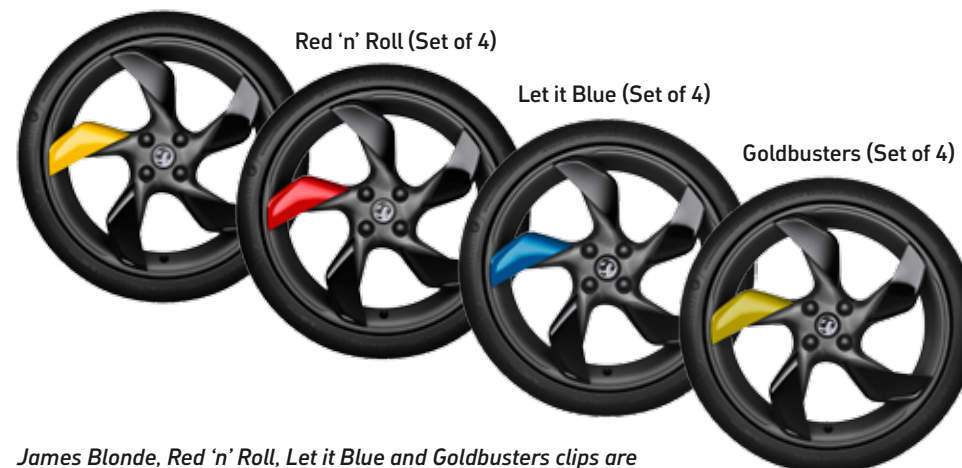

Tyre rating according to EU Regulation 1222/2009

James Blonde (Set of 4)

James Blonde, Red 'n' Roll, Let it Blue and Goldbusters clips are optional at no extra cost with any of the Twister alloy wheel designs. Goldbusters clips are only available on ADAM SLAM models.