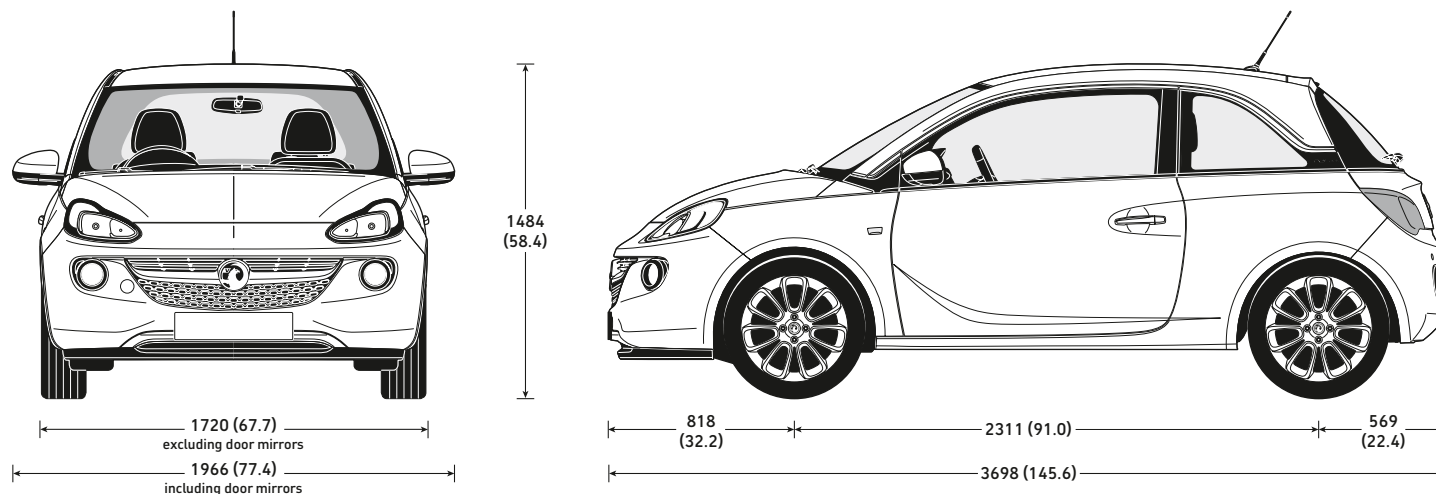

EXTERIOR DIMENSIONS millimetres (inches)

LOADSPACE DIMENSIONS millimetres (inches)

	millimetres (inches)
Maximum length (behind rear seats)	462 (18.2)
Maximum length (rear seats folded)	1041 (41.0)
Maximum width	963 (37.9)
Width between wheel arches	954 (37.6)
Maximum height	874 (34.4)