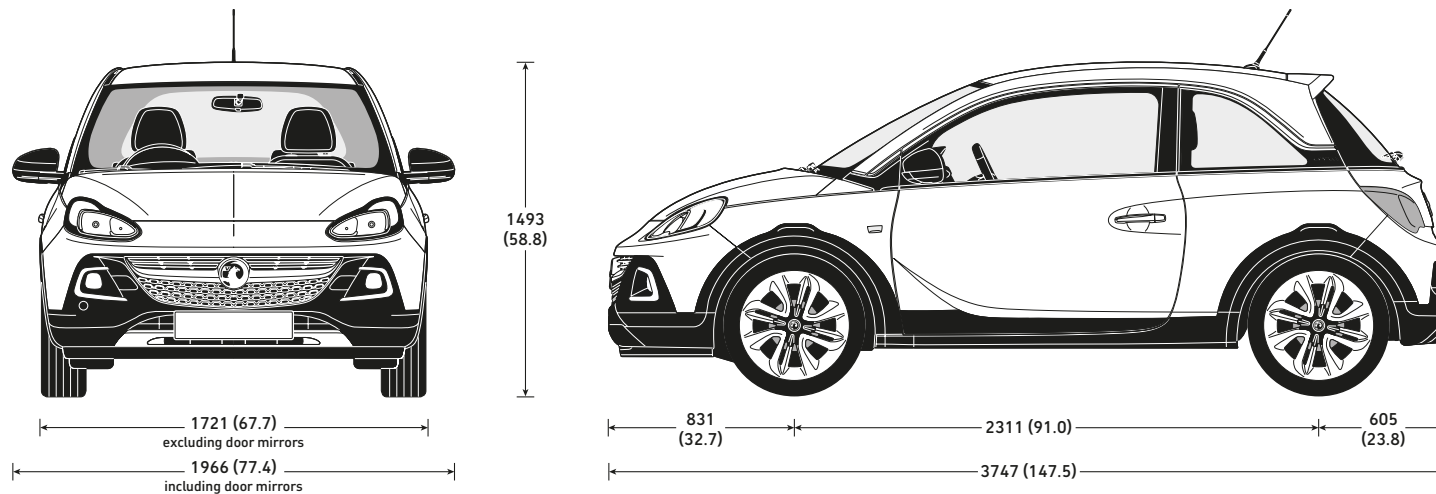

ADAM ROCKS UNLIMITED EXTERIOR DIMENSIONS millimetres (inches)