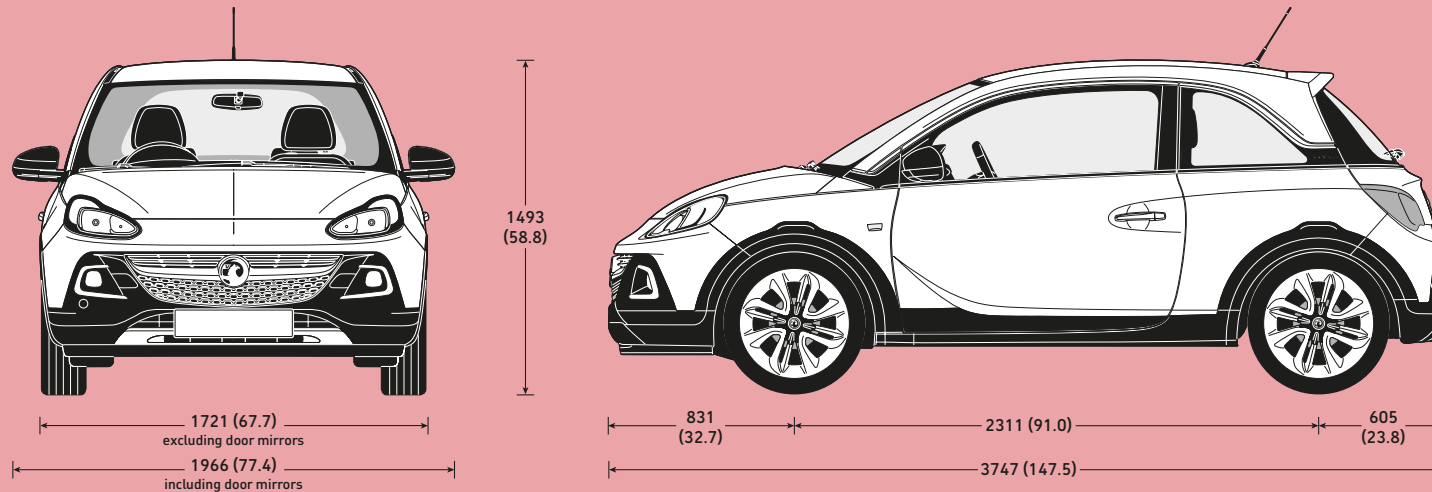

* = Measured using the ECIE method.

ADAM ROCKS UNLIMITED EXTERIOR DIMENSIONS millimetres (inches)

ADAM UNLIMITED ACCESSORIES

	Total (inc. VAT)
CHILD SEATS¹	
BABY-SAFE ² – 0-13kg/birth to 15 months	£132.00
– ISOFIX base	£227.00
DUO ISOFIX ² – 9-18kg/9 months to 4 years	
with top tether kit	£347.00
KID ² – 15-36kg or 4 to 12 years	£157.00