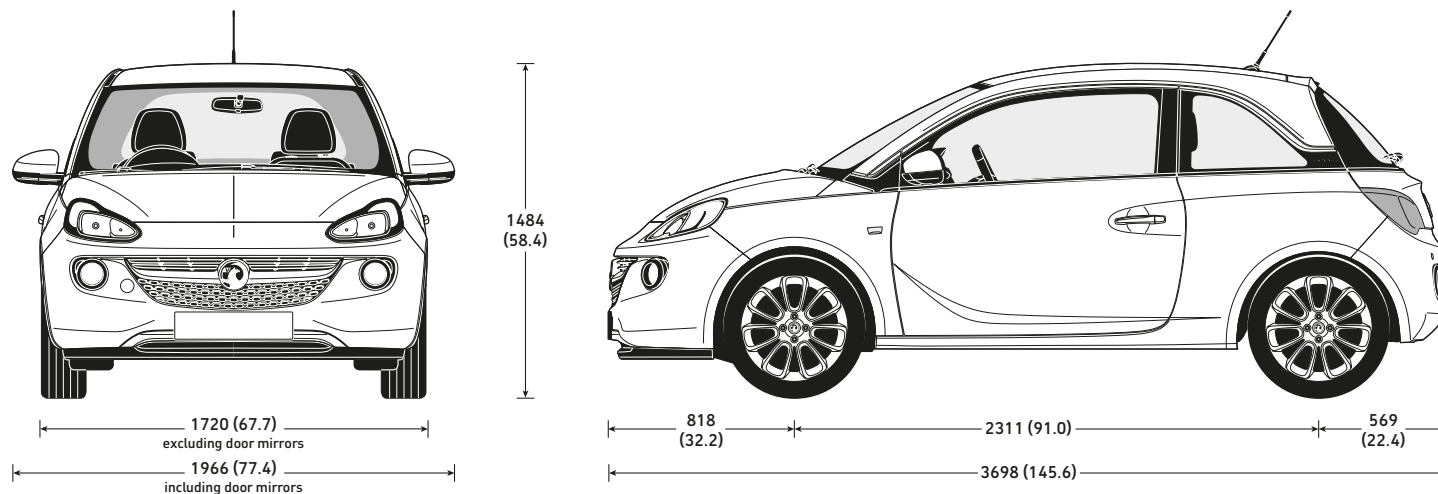

Tyre rating according to EU Regulation 1222/2009

ADAM UNLIMITED SPECIFICATIONS

ADAM UNLIMITED EXTERIOR DIMENSIONS millimetres (inches)

LOADSPACE DIMENSIONS millimetres (inches)

	<small>millimetres (inches)</small>
Maximum length (behind rear seats)	462 (18.2)
Maximum length (rear seats folded)	1041 (41.0)
Maximum width	963 (37.9)
Width between wheel arches	954 (37.6)
Maximum height	874 (34.4)