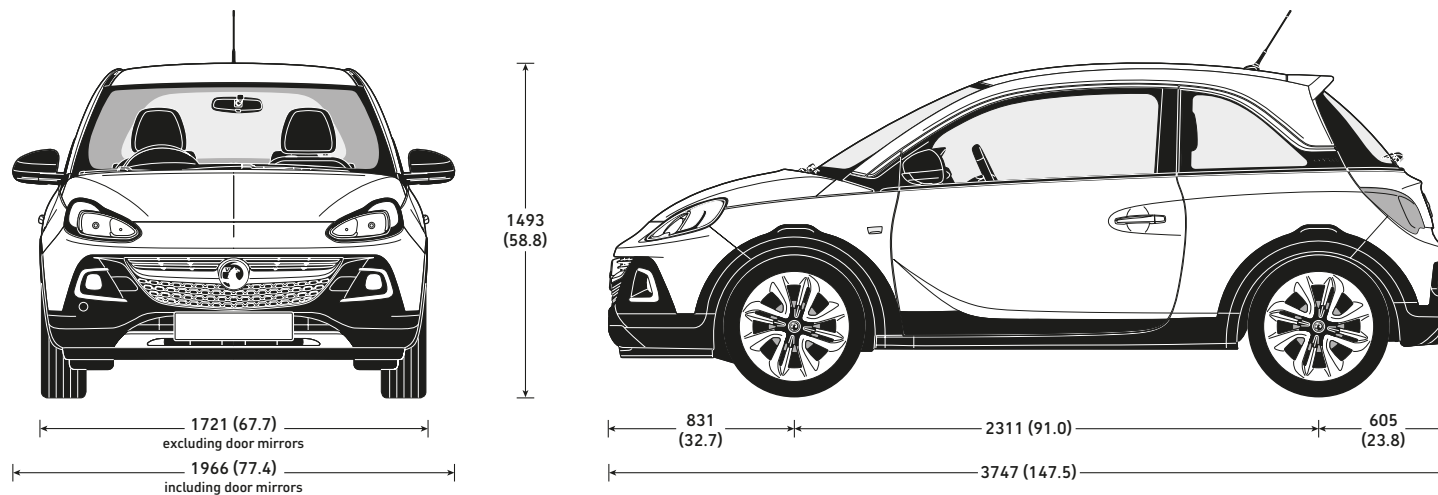

ADAM ROCKS UNLIMITED EXTERIOR DIMENSIONS millimetres (inches)