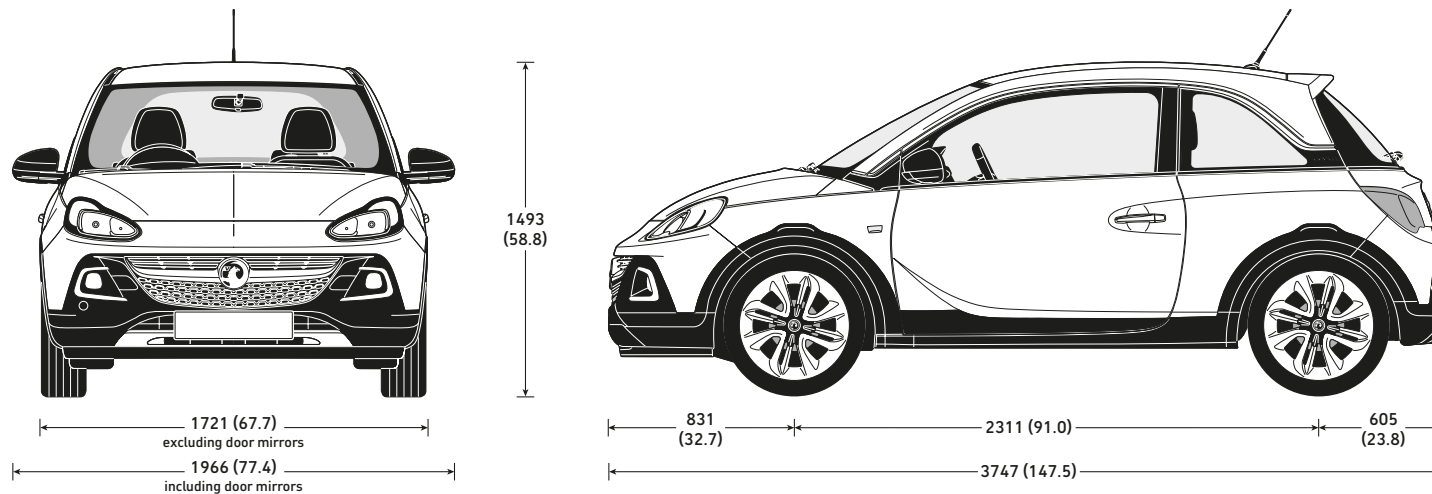

ADAM ROCKS UNLIMITED EXTERIOR DIMENSIONS millimetres (inches)