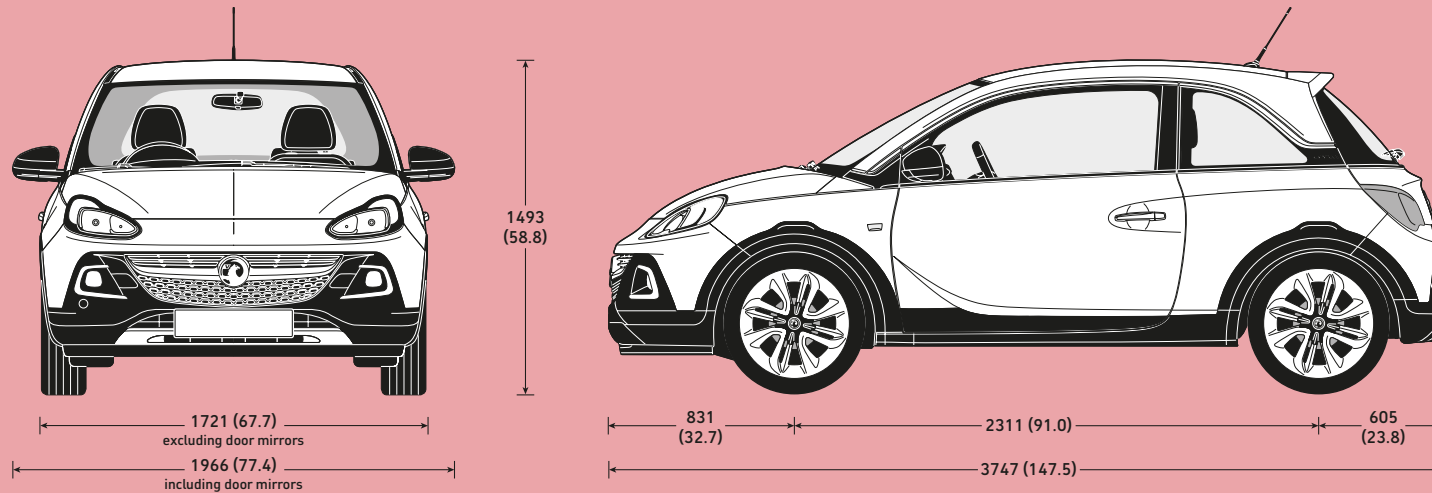

* = Measured using the ECIE method.

ADAM ROCKS UNLIMITED EXTERIOR DIMENSIONS millimetres (inches)

ADAM UNLIMITED ACCESSORIES

	Total (inc. VAT)
CHILD SEATS¹	
BABY-SAFE ² – 0-13kg/birth to 15 months	£132.00
– ISOFIX base	£227.00
DUO ISOFIX ² – 9-18kg/9 months to 4 years	
with top tether kit	£347.00
KID ² – 15-36kg or 4 to 12 years	£157.00