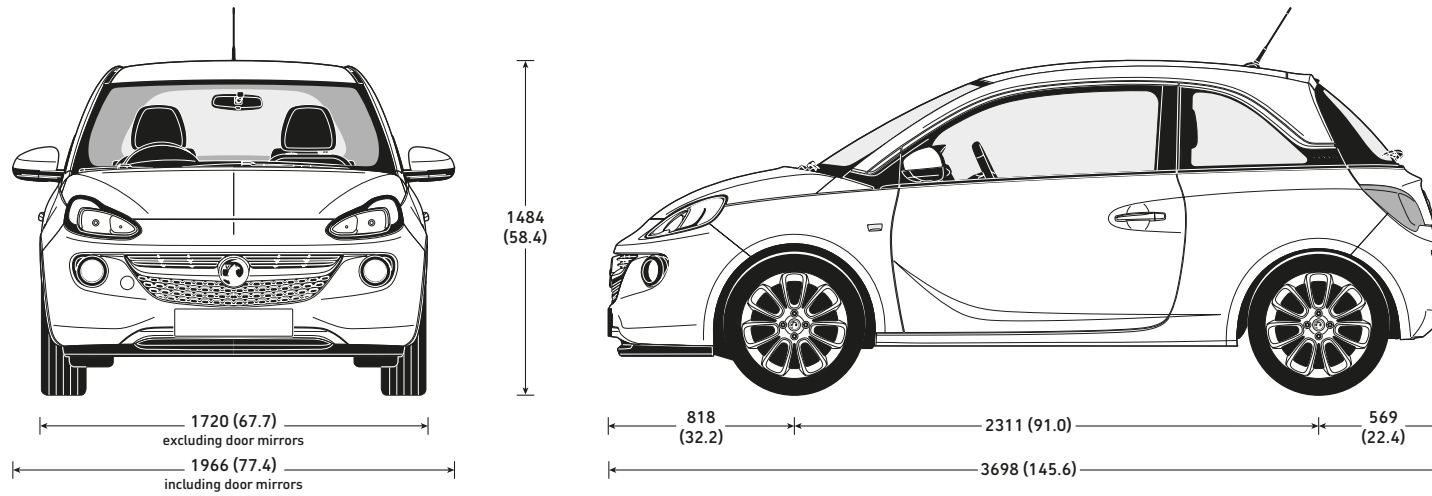

Tyre rating according to EU Regulation 1222/2009

ADAM UNLIMITED SPECIFICATIONS

ADAM UNLIMITED EXTERIOR DIMENSIONS millimetres (inches)

LOADSPACE DIMENSIONS millimetres (inches)

	<small>millimetres (inches)</small>
Maximum length (behind rear seats)	462 (18.2)
Maximum length (rear seats folded)	1041 (41.0)
Maximum width	963 (37.9)
Width between wheel arches	954 (37.6)
Maximum height	874 (34.4)