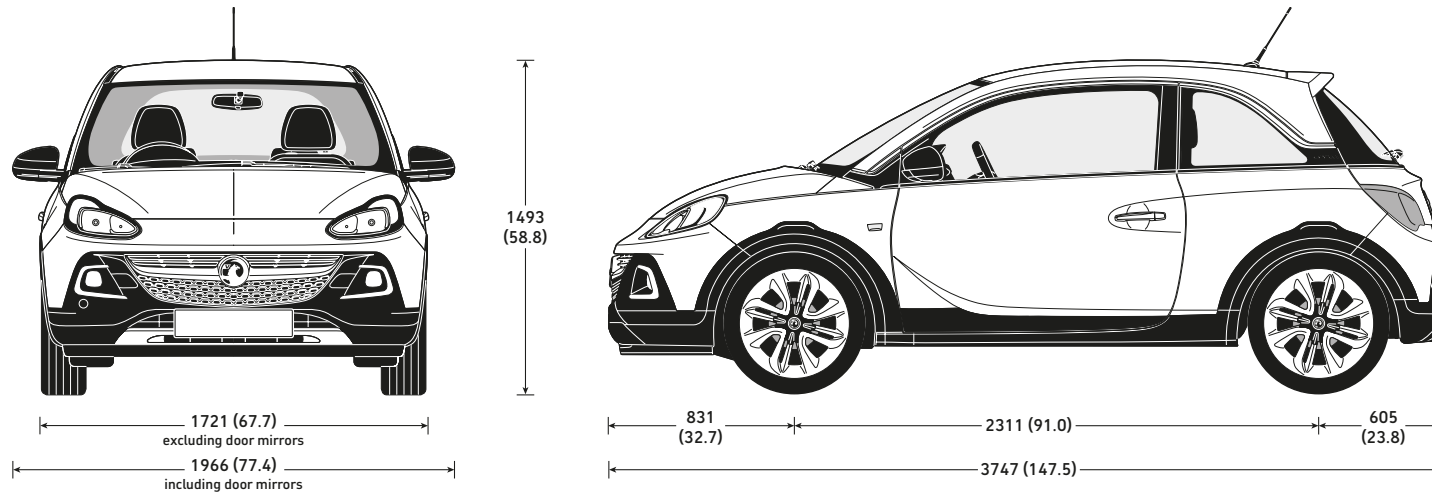

ADAM ROCKS UNLIMITED EXTERIOR DIMENSIONS millimetres (inches)