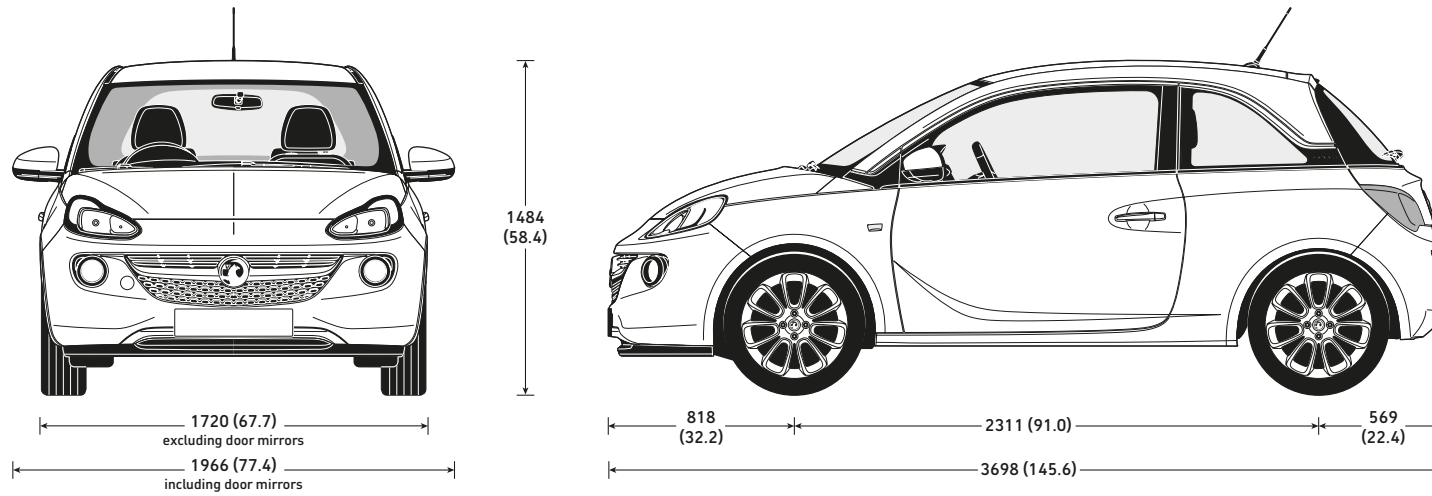

Tyre rating according to EU Regulation 1222/2009

ADAM UNLIMITED SPECIFICATIONS

ADAM UNLIMITED EXTERIOR DIMENSIONS millimetres (inches)

LOADSPACE DIMENSIONS millimetres (inches)

	millimetres (inches)
Maximum length (behind rear seats)	462 (18.2)
Maximum length (rear seats folded)	1041 (41.0)
Maximum width	963 (37.9)
Width between wheel arches	954 (37.6)
Maximum height	874 (34.4)