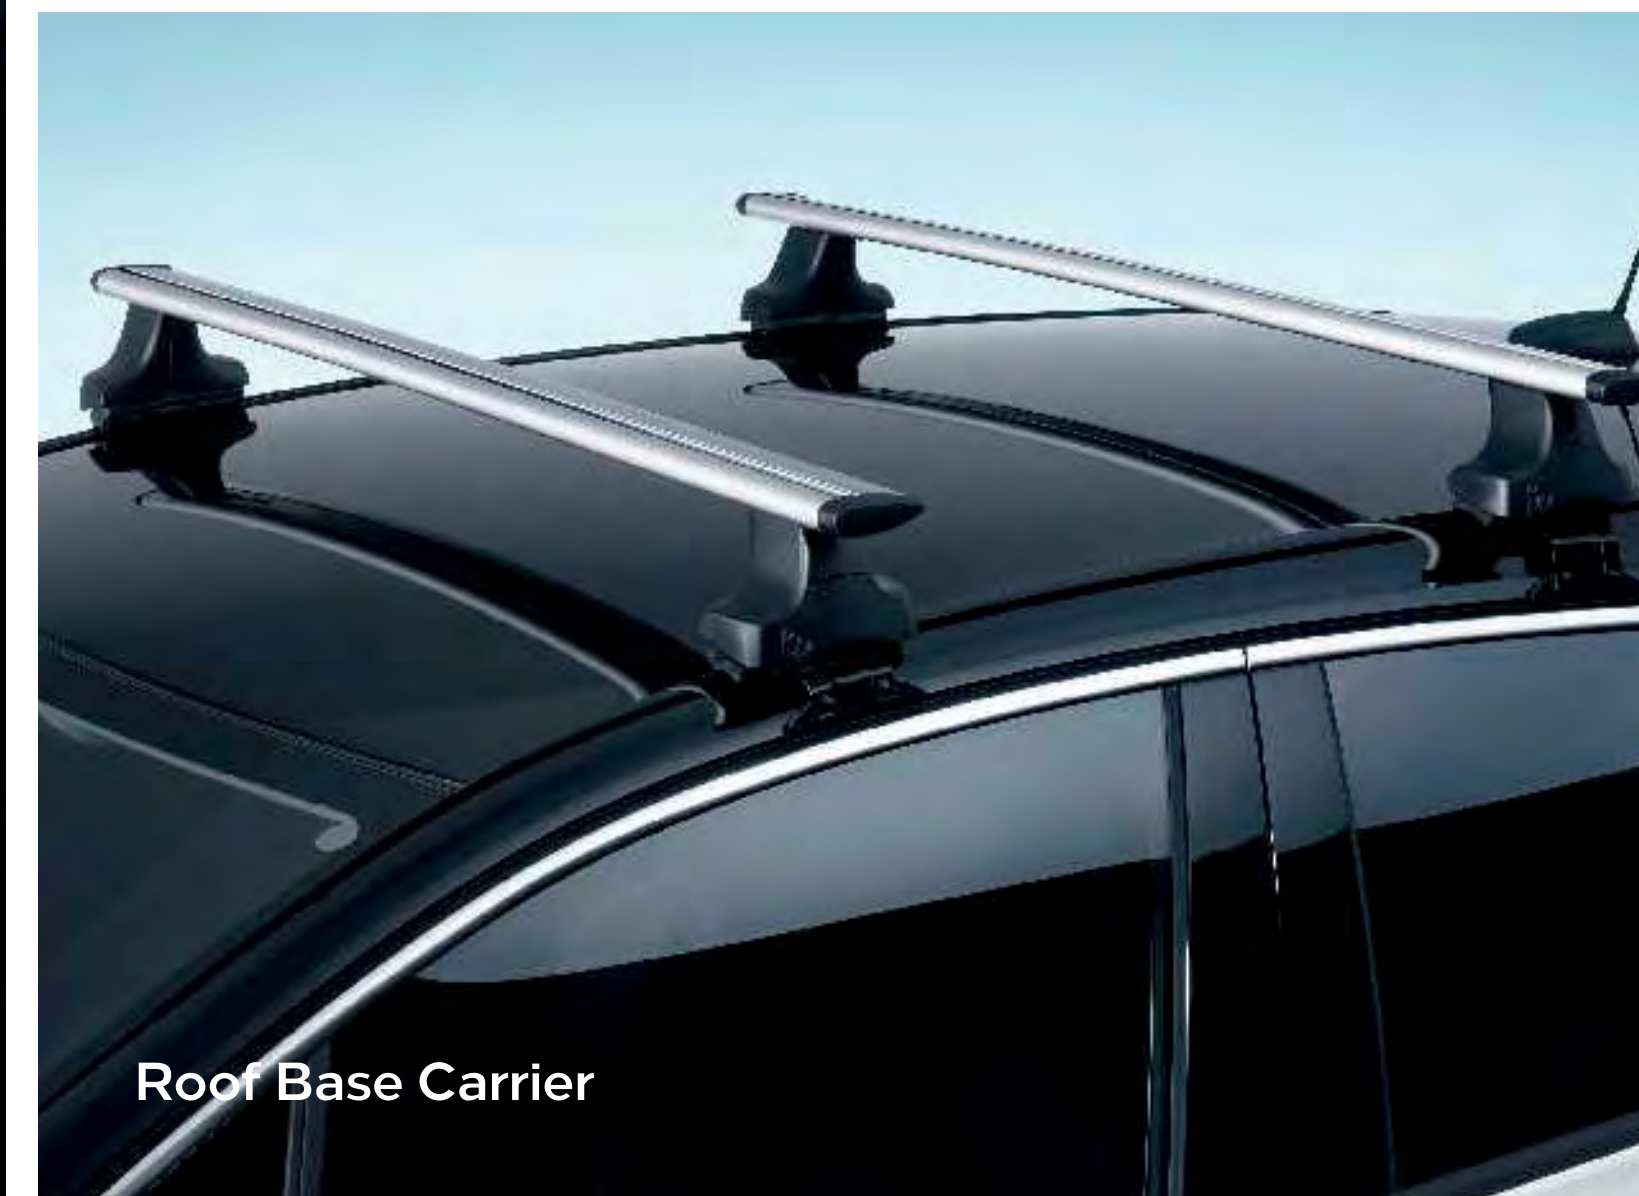

Part No. 39180336

Illuminated Door Sills

Take your styling up a notch with illuminated door sills. They protect against scuffs too.

Part No. 39088989

Crossland and Crossland X

Side Steps

Splash Guards

Roof Base Carrier

Exterior

Side Steps

Offering increased side protection and a stable step (up to 140 kg) for easier access to your Crossland and roof attachments.

Part No. 39156322

Splash Guards

For effective protection against paint damage and mud splashes.