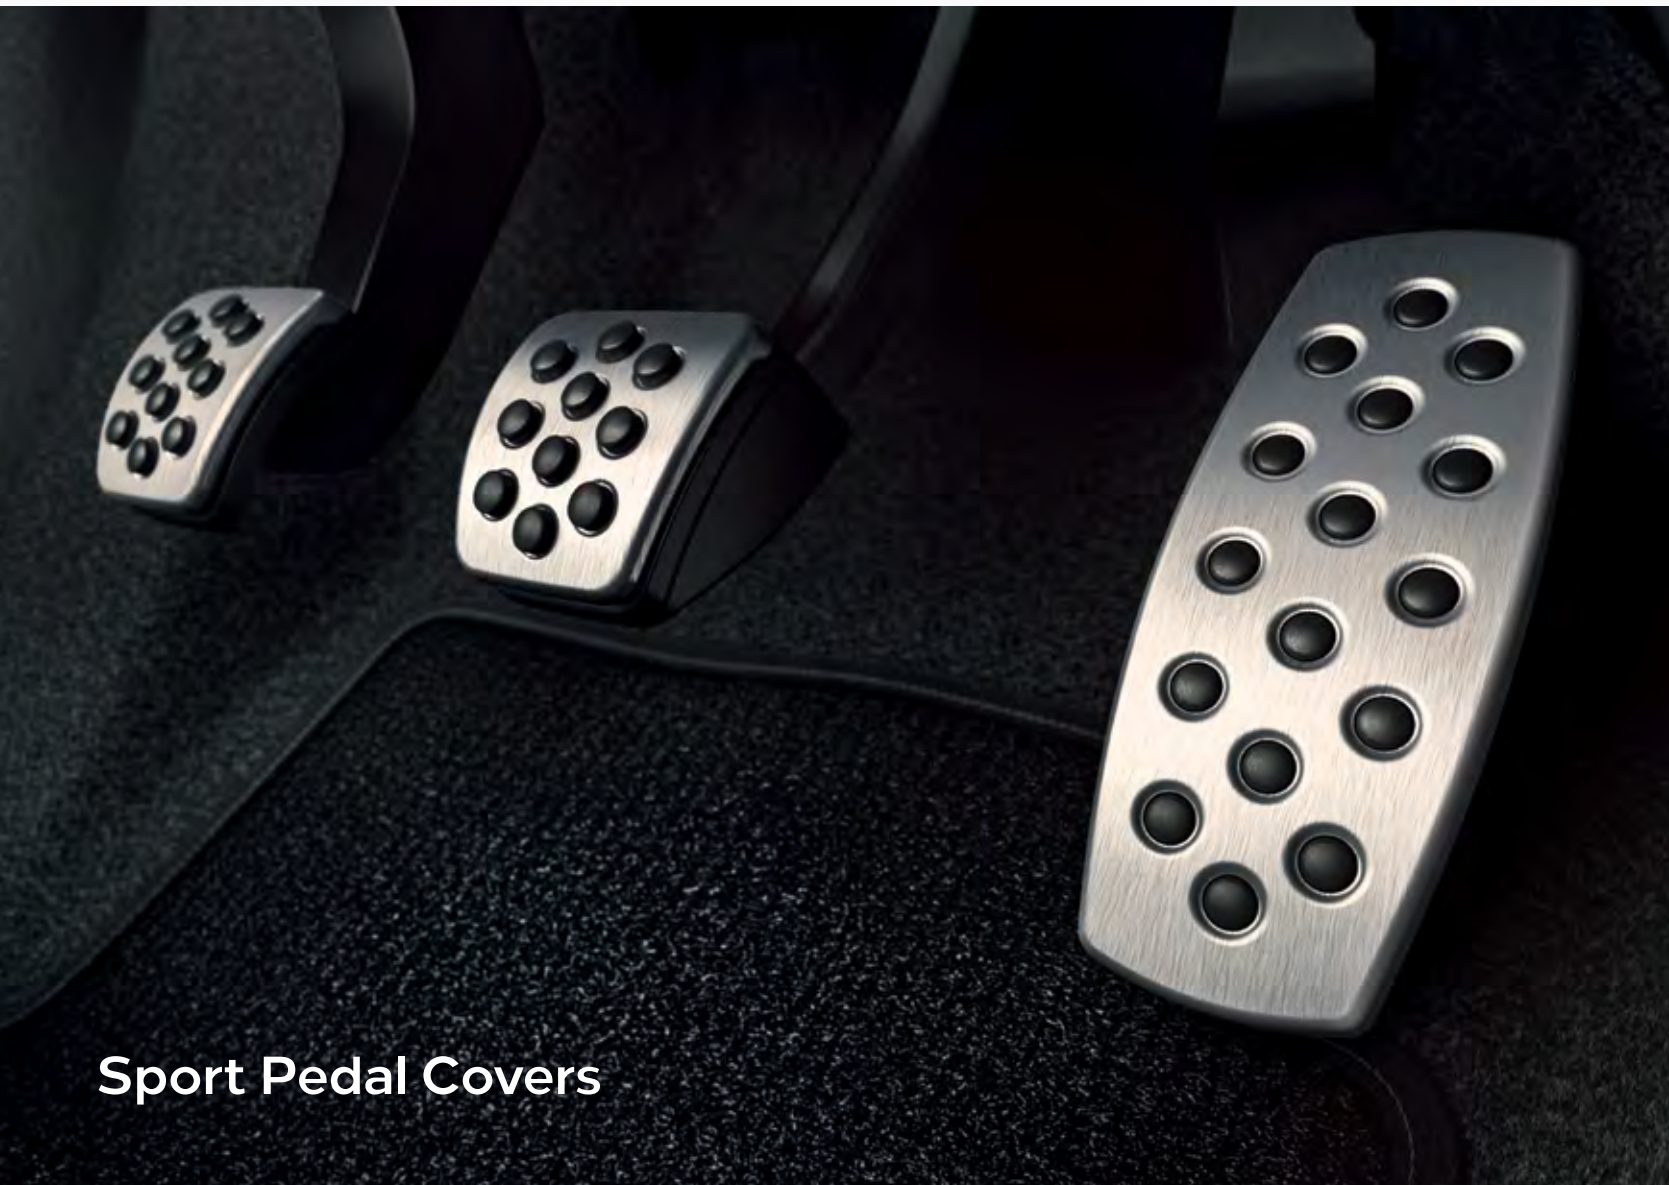

Crossland and Crossland X