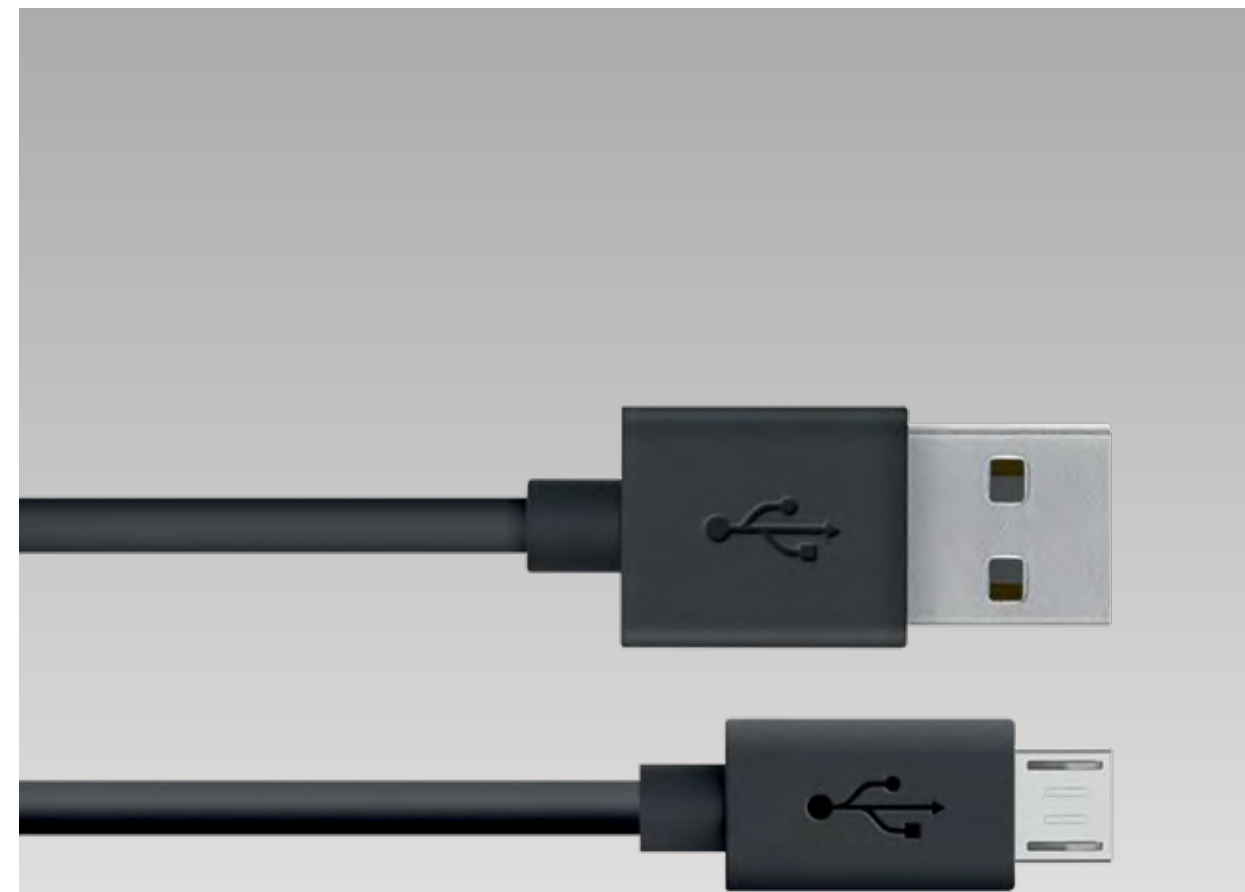

Adjustable cup holder mount compatible with 6-inch devices.

Part No. UKNMBCHM

Road Rockstar

4-Port Car Charger with extending USB hub.

Part No. UKNMBRRS

Universal Car Charger with USB-C Cable

Charge your USB-C device.

Part No. UKNMBTCK

Crossland and Crossland X

Universal Car Charger with Micro-USB

USB-C Charge/Sync Cable

Lightning to USB Cable

Micro-USB Charge/Sync Cable

2-Port Universal Car Charger

Universal Car Charger with Micro-USB

Charge your device rapidly and safely.

Part No. UKNMBMCK

USB-C Charge/Sync Cable

Charge and sync your device.

Part No. UKNMBTCB

Lightning to USB Cable

Charge and sync your device.

Part No. UKNMBLCB