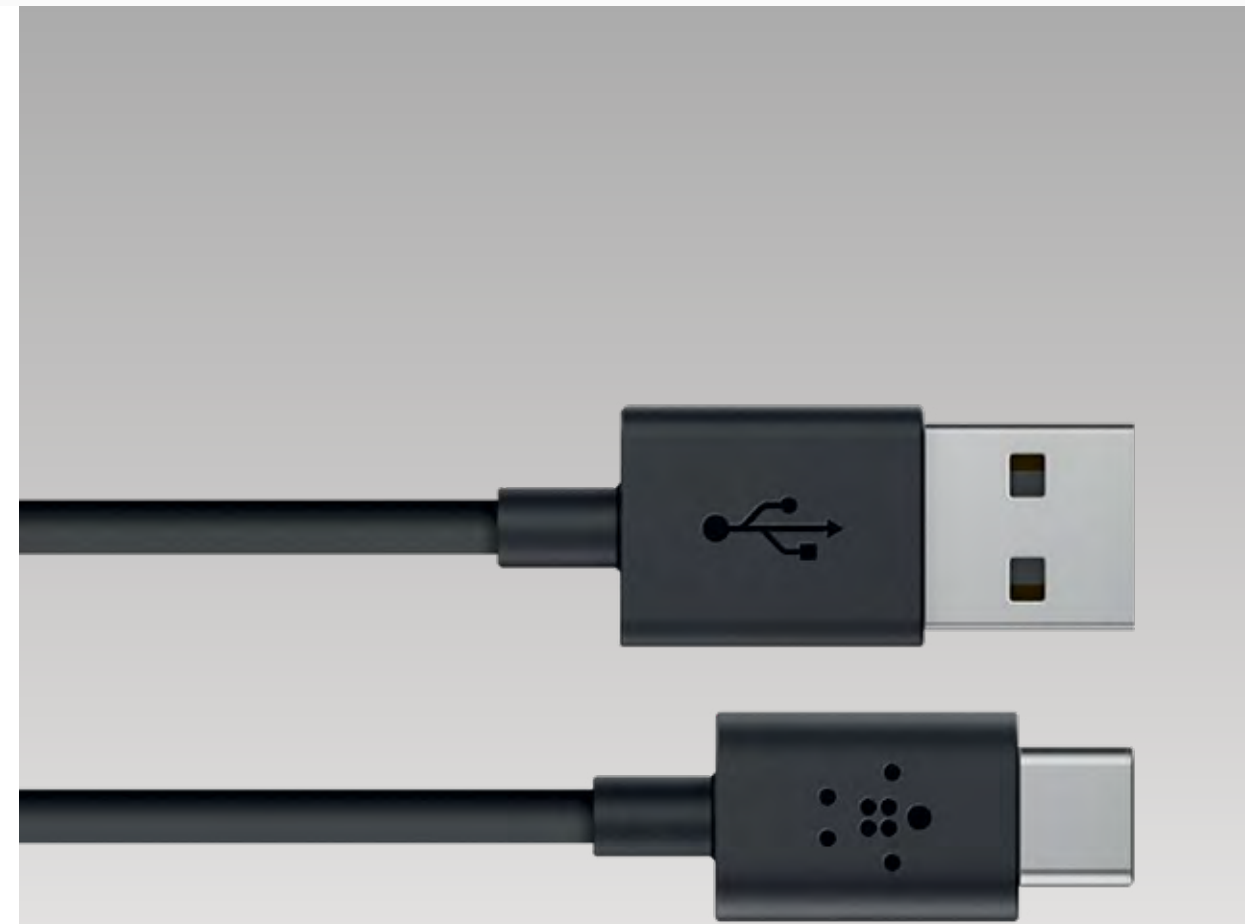

Adjustable cup holder mount compatible with 6-inch devices.

Part No. UKNMBCHM

Road Rockstar

4-Port Car Charger with extending USB hub.

Part No. UKNMBRRS

Universal Car Charger with USB-C Cable

Charge your USB-C device.

Part No. UKNMBTCK

Crossland and Crossland X

Universal Car Charger with Micro-USB

USB-C Charge/Sync Cable

Lightning to USB Cable

Micro-USB Charge/Sync Cable

2-Port Universal Car Charger

Universal Car Charger with Micro-USB