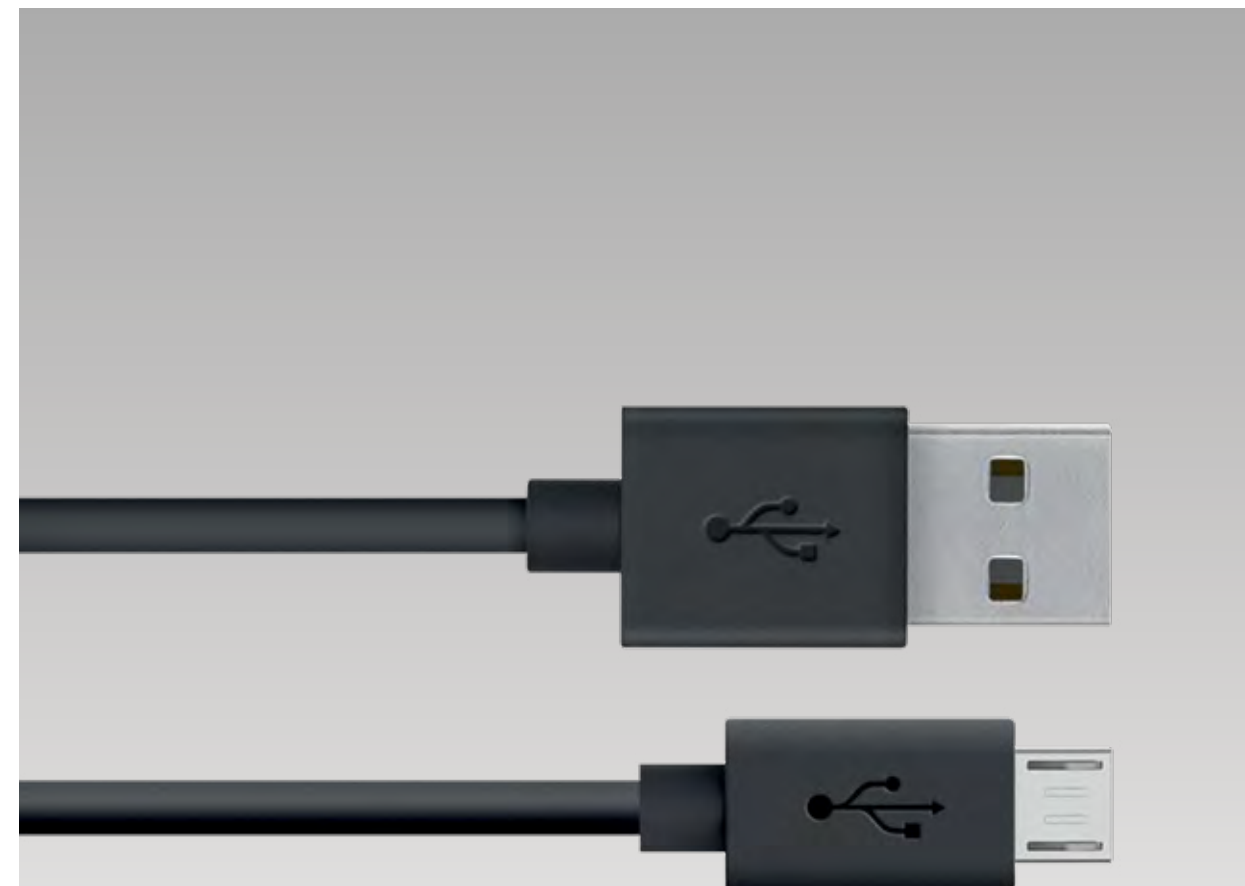

Adjustable mount compatible with 6-inch devices.

Part No. UKNMBAVM

Universal Car Charger with Lightning Cable

Charge and sync your device.

Part No. UKNMBLCK

Universal Car Cup Phone Mount

Adjustable cup holder mount compatible with 6-inch devices.

Part No. UKNMBCHM

Road Rockstar

4-Port Car Charger with extending USB hub.

Part No. UKNMBRRS

Universal Car Charger with USB-C Cable

Charge your USB-C device.

Part No. UKNMBTCK

Universal Car Charger with Micro-USB

USB-C Charge/Sync Cable

Lightning to USB Cable

Micro-USB Charge/Sync Cable

2-Port Universal Car Charger

Universal Car Charger with Micro-USB

Charge your device rapidly and safely.

Part No. UKNMBMCK

USB-C Charge/Sync Cable