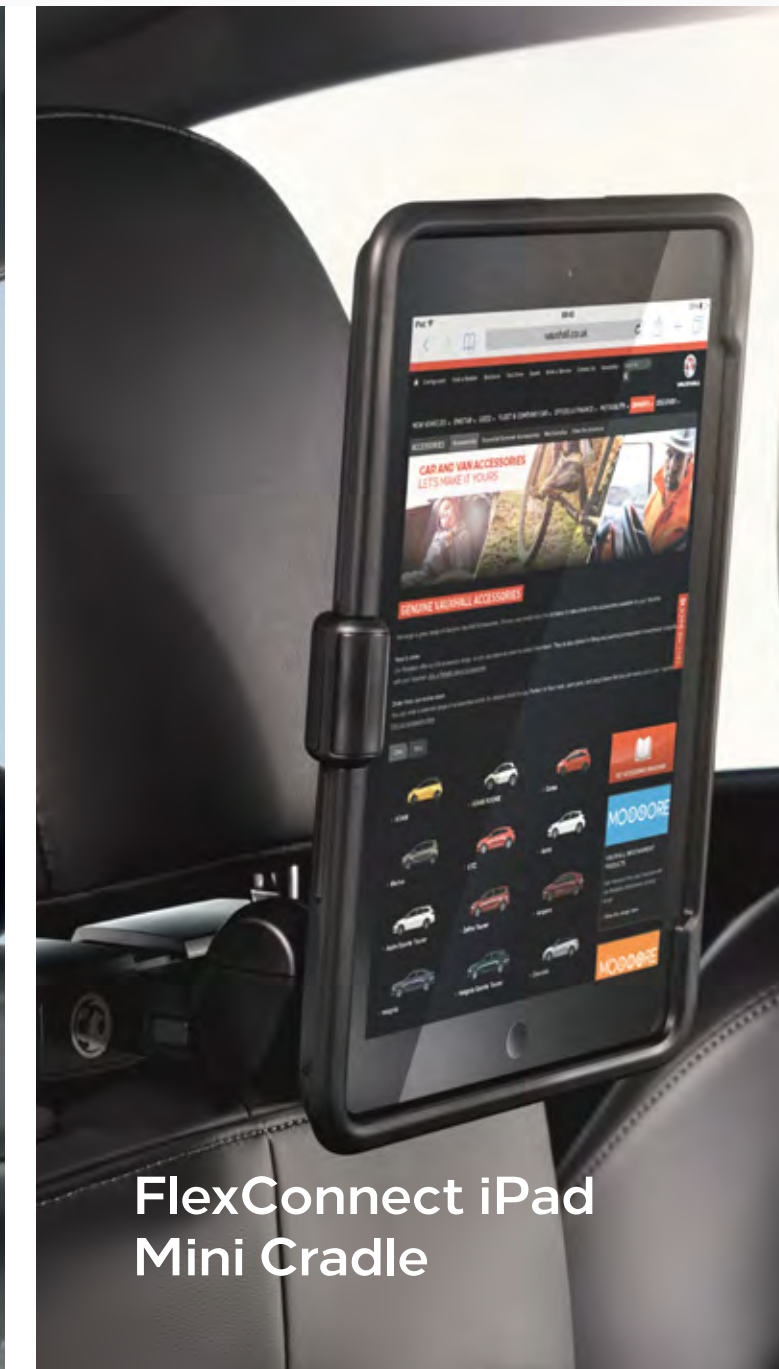

The foldaway table offers a stable resting place for your personal items. Includes an integrated cup holder.**

Part No. 9834352280

*Not compatible with VXR models and cars with Recaro/sport seats with integrated head restraints.

**Cup not included.

FlexConnect iPad Cradle

FlexConnect iPad Air Cradle

FlexConnect iPad Mini Cradle

FlexConnect Samsung Galaxy Cradle

FlexConnect Range

A range of tablet cradles, fully adjustable for watching films, reading and typing. Simply detach from the bracket to take your device with you in the holder.