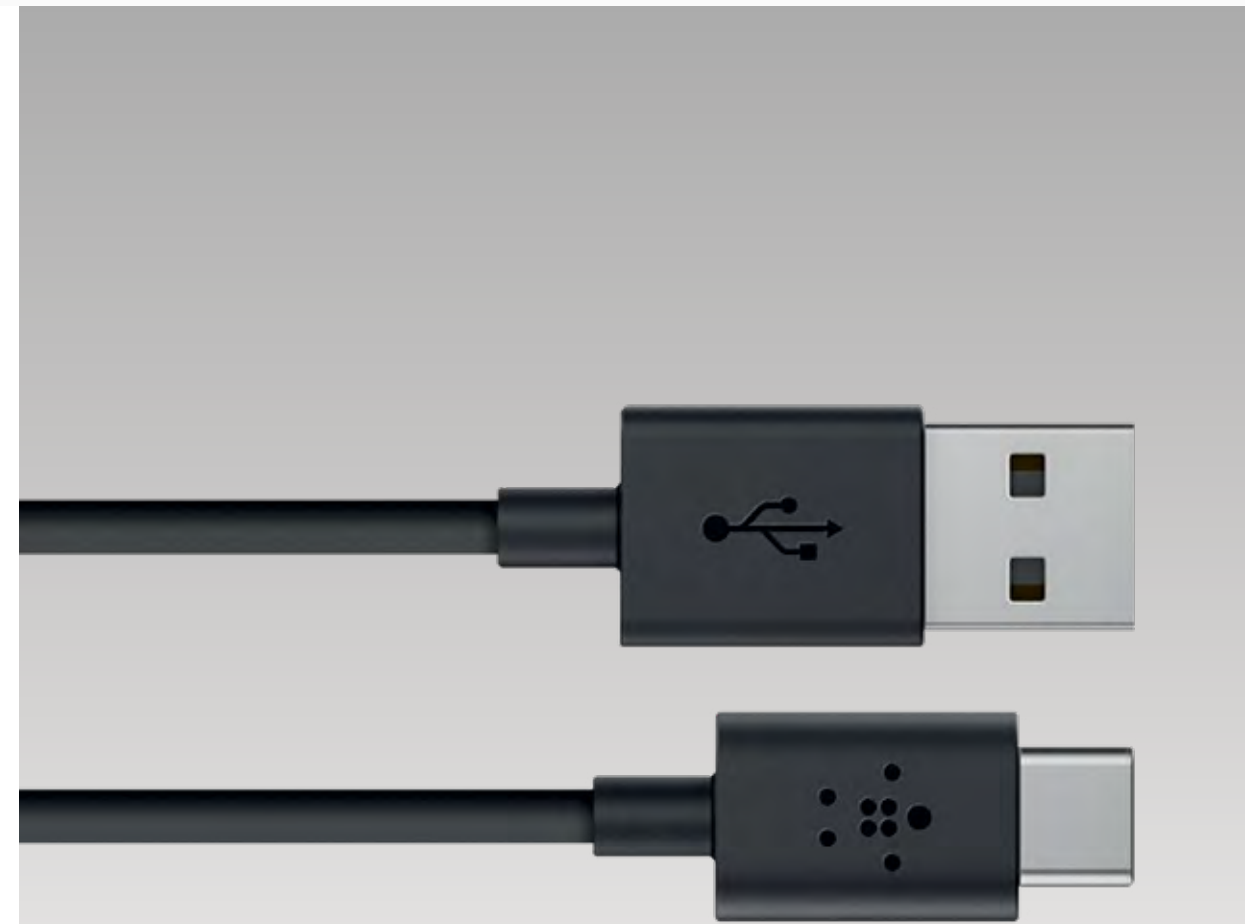

Adjustable mount compatible with 6-inch devices.

Part No. UKNMBAVM

Universal Car Charger with Lightning Cable

Charge and sync your device.

Part No. UKNMBLCK

Universal Car Cup Phone Mount

Adjustable cup holder mount compatible with 6-inch devices.

Part No. UKNMBCHM

Road Rockstar

4-Port Car Charger with extending USB hub.

Part No. UKNMBRRS

Universal Car Charger with USB-C Cable

Charge your USB-C device.

Part No. UKNMBTCK

Universal Car Charger with Micro-USB

USB-C Charge/Sync Cable

Lightning to USB Cable

Micro-USB Charge/Sync Cable

2-Port Universal Car Charger

Universal Car Charger with Micro-USB

Charge your device rapidly and safely.

Part No. UKNMBMCK

USB-C Charge/Sync Cable