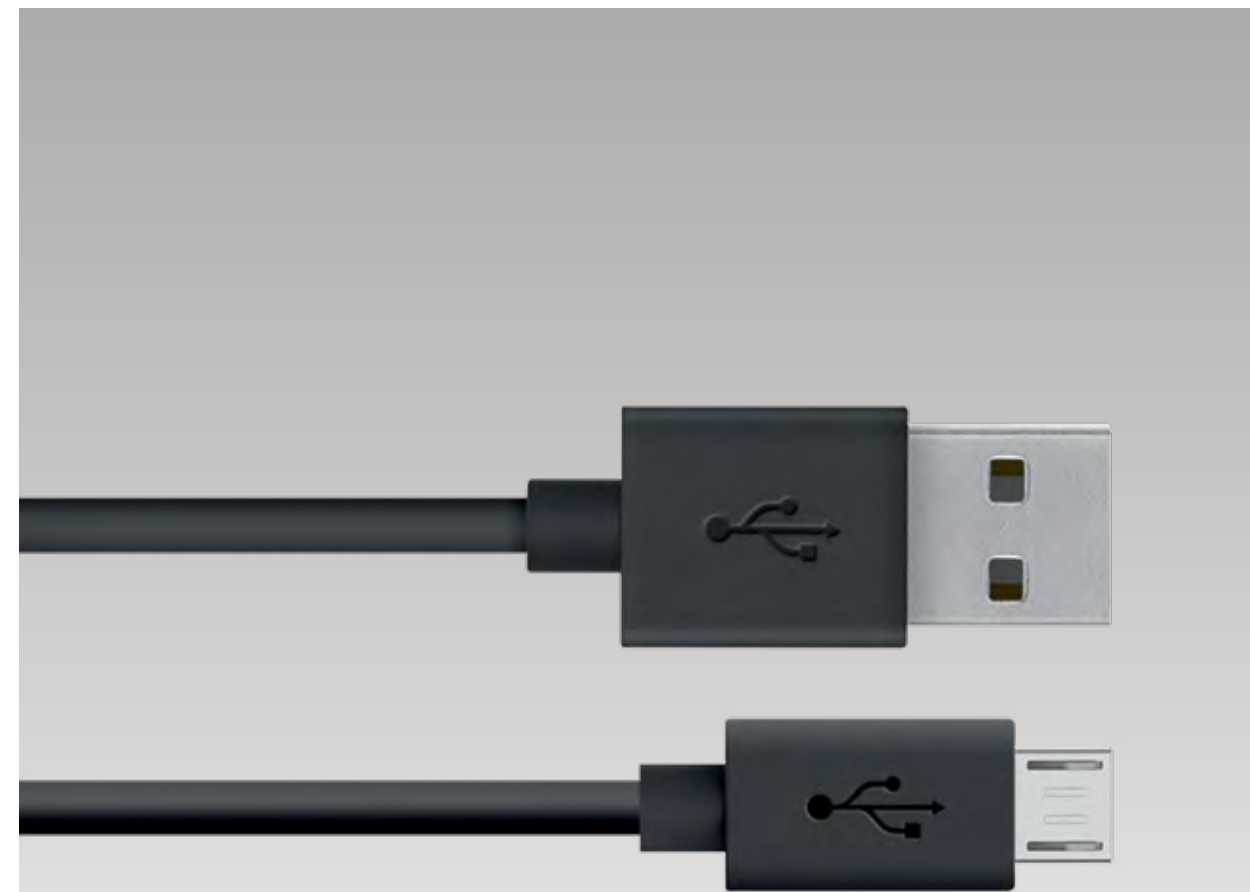

FlexConnect iPad Cradle

FlexConnect iPad Air Cradle

FlexConnect iPad Mini Cradle

FlexConnect Samsung Galaxy Cradle

FlexConnect Range

A range of tablet cradles, fully adjustable for watching films, reading and typing. Simply detach from the bracket to take your device with you in the holder.

Adjustable mount compatible with 6-inch devices.

Part No. UKNMBAVM

Universal Car Charger with Lightning Cable

Charge and sync your device.

Part No. UKNMBLCK

Universal Car Cup Phone Mount

Adjustable cup holder mount compatible with 6-inch devices.

Part No. UKNMBCHM

Road Rockstar

4-Port Car Charger with extending USB hub.

Part No. UKNMBRRS

Universal Car Charger with USB-C Cable

Charge your USB-C device.

Part No. UKNMBTCK

Universal Car Charger with Micro-USB

USB-C Charge/Sync Cable

Lightning to USB Cable

Micro-USB Charge/Sync Cable

2-Port Universal Car Charger

Universal Car Charger with Micro-USB

Charge your device rapidly and safely.

Part No. UKNMBMCK

USB-C Charge/Sync Cable