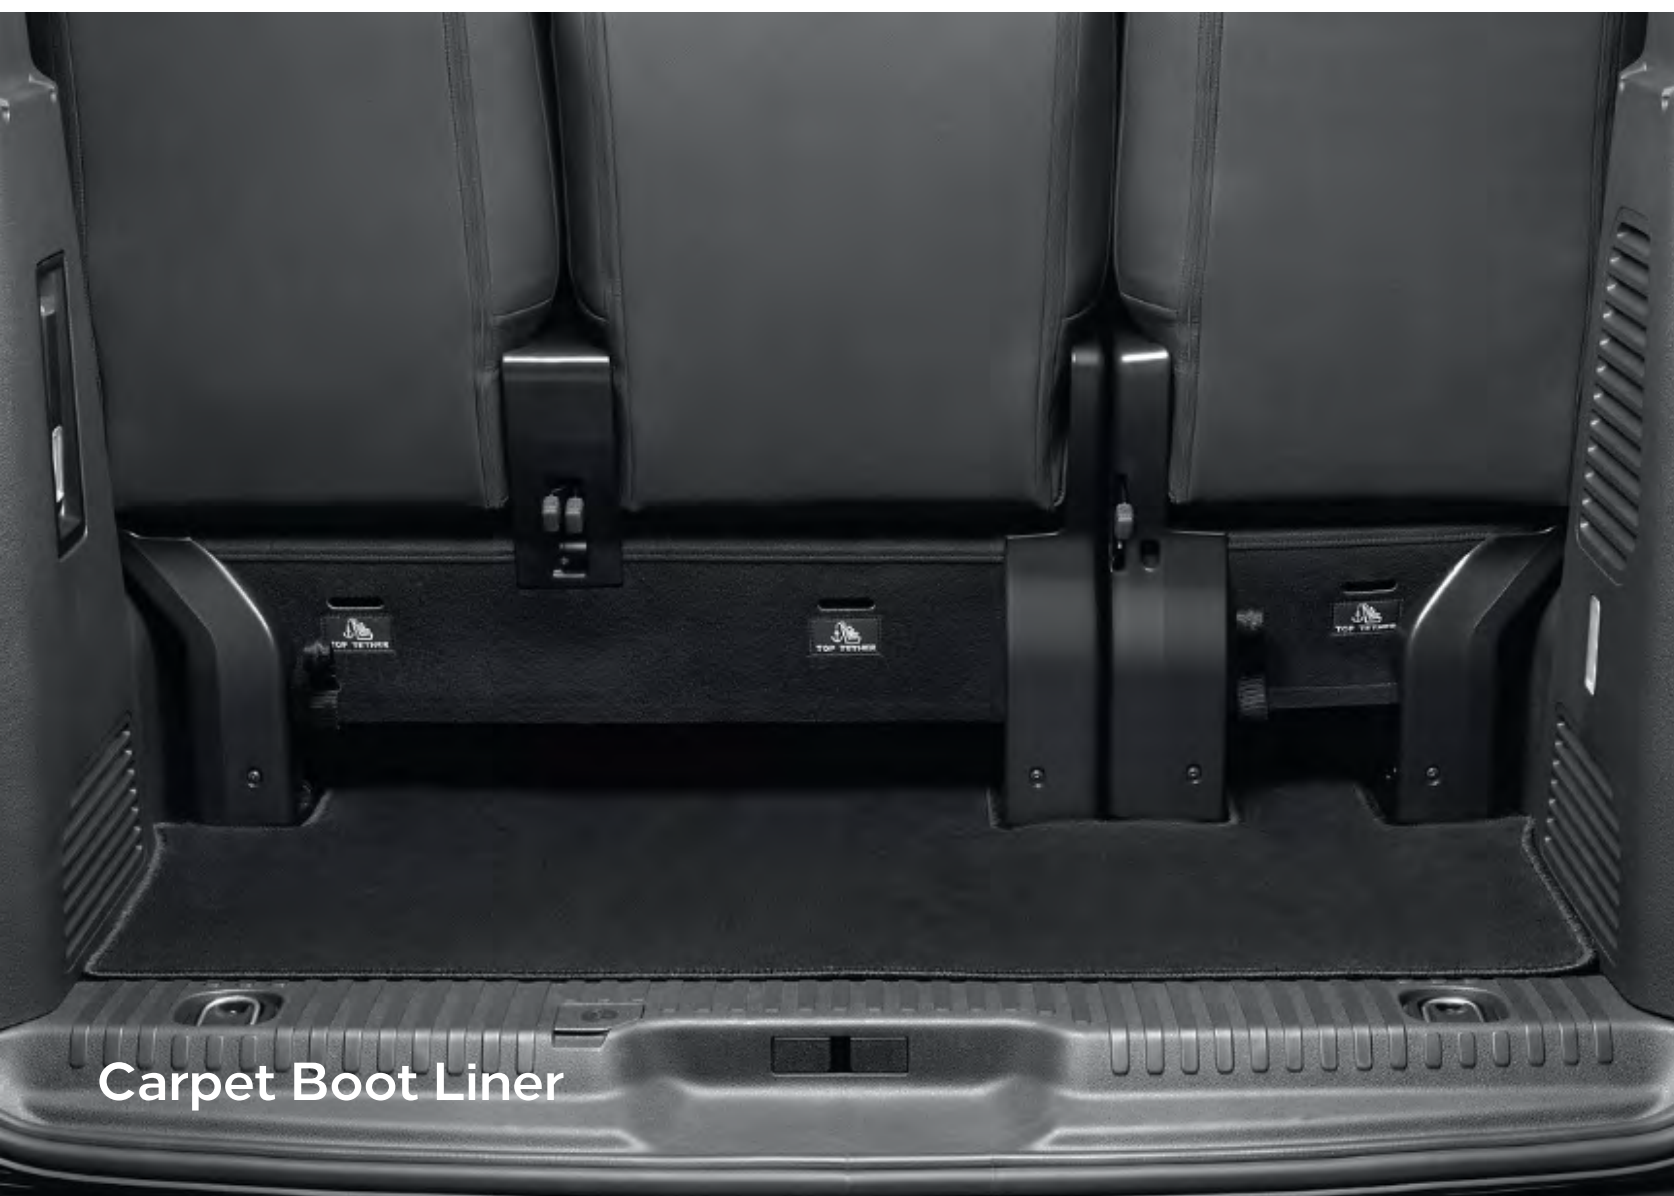

Made of hard wearing-material to protect your original carpeting from becoming damaged or dirty.

Part No. 1662447080

Carpet Floor Mats – 2nd and 3rd rows

One-piece needleloom carpet in black. Various options are available to protect your interior and suit your seating set-up.

Speak to your Vauxhall Retailer for more details.

Hard Boot Liner

Carpet Boot Liner

Boot Cover

**Hard Boot Liner L2/L3
with 3rd row fixed bench seat**

Provides added protection for your boot, preventing the original lining materials from becoming dirty or torn. Water-resistant for everyday use. Quick and easy to fit and remove, with no fixings. High quality, anti-slip material that is also fully recyclable.